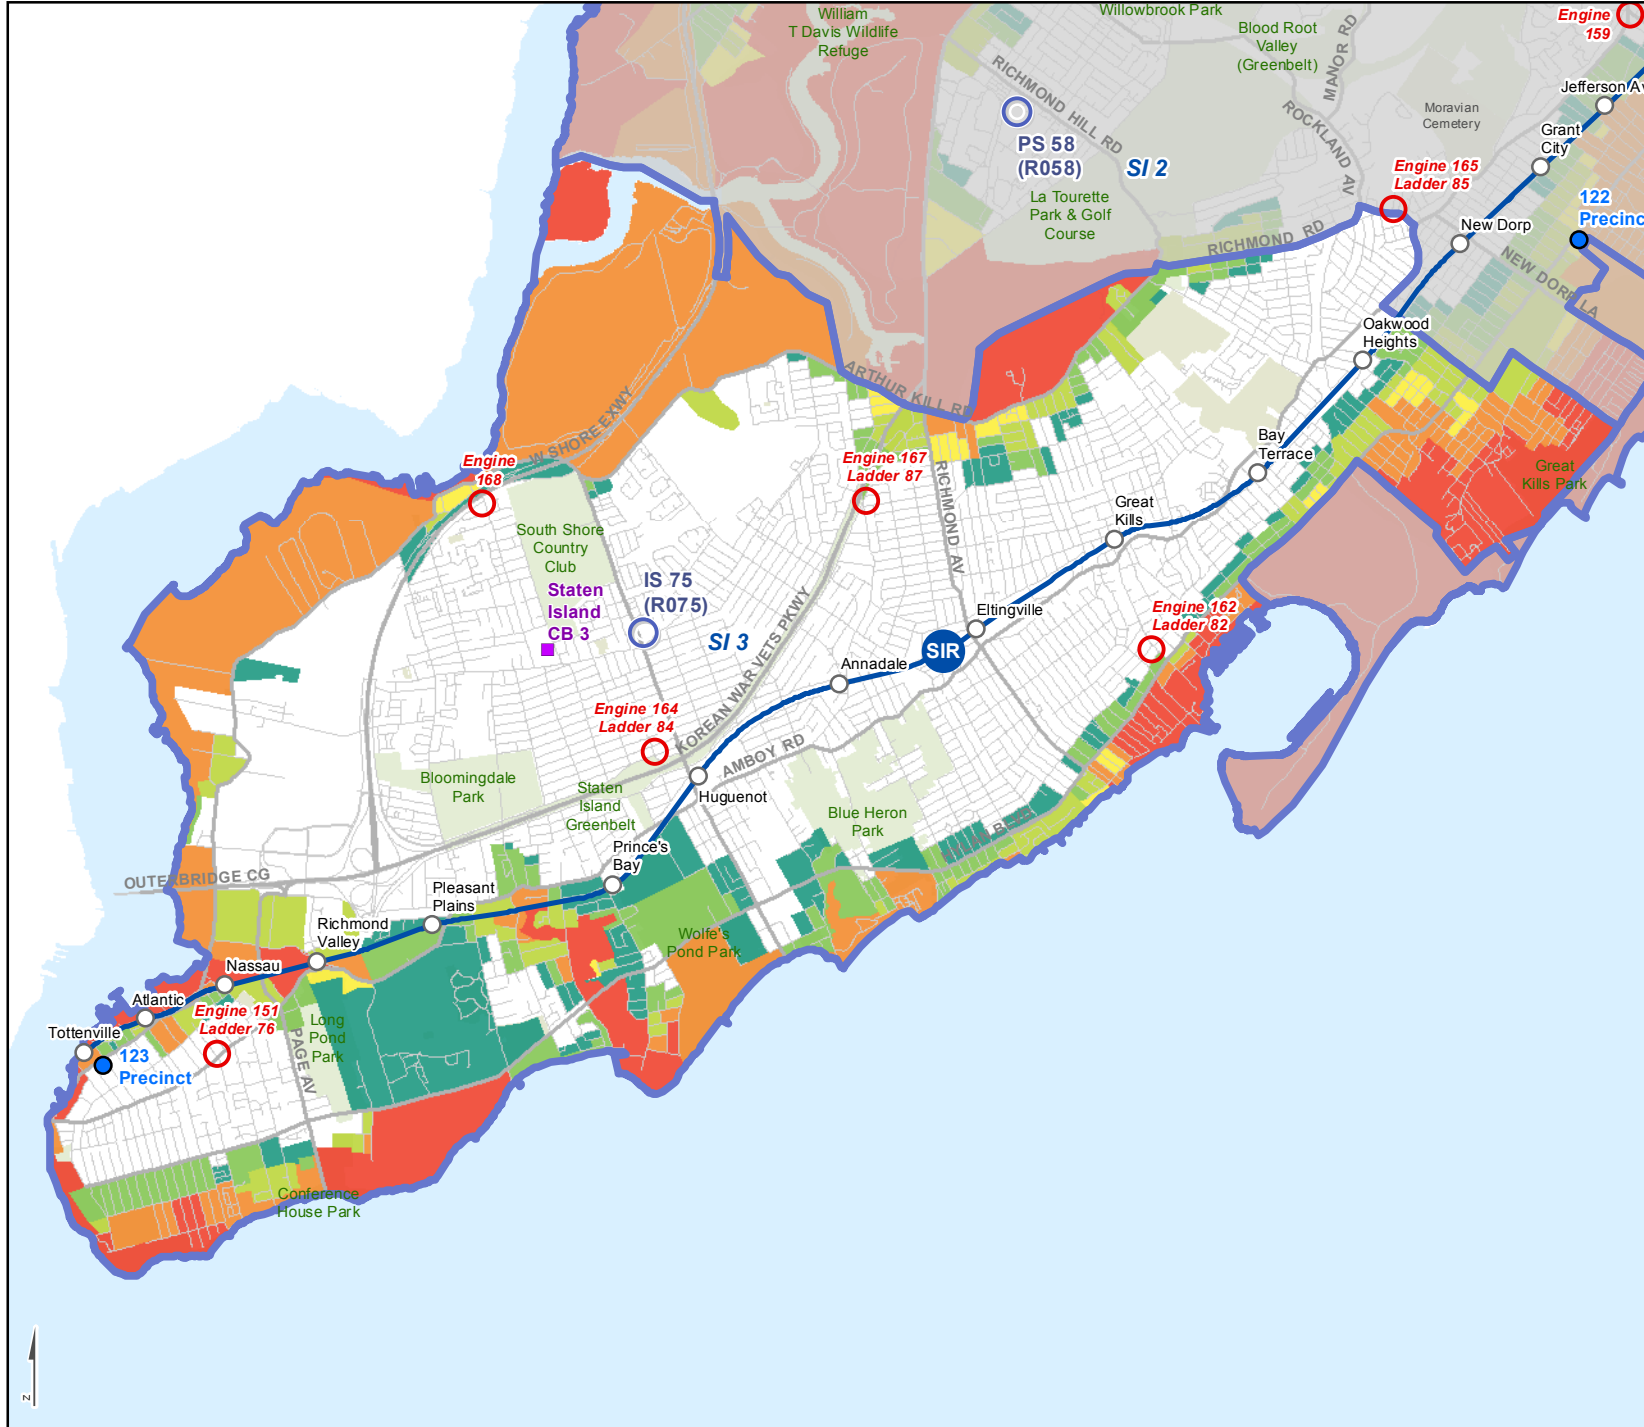

Evacuation Zones - Staten Island CD 3

Includes ZIP codes: 10306, 10307, 10308, 10309, 10312, 10314

Produced: 18 MAR 2015
Source: NYC Emergency Management

- Evacuation center
- Police station (precinct)
- Fire station
- Community board office
- Community district

Evacuation zone

- Zone 1
- Zone 2
- Zone 3
- Zone 4
- Zone 5
- Zone 6

Disclaimer

To confirm the location of Evacuation Centers, visit www.nyc.gov/hurricanezones or call 311.

0 0.25 0.5 0.75 1 Miles