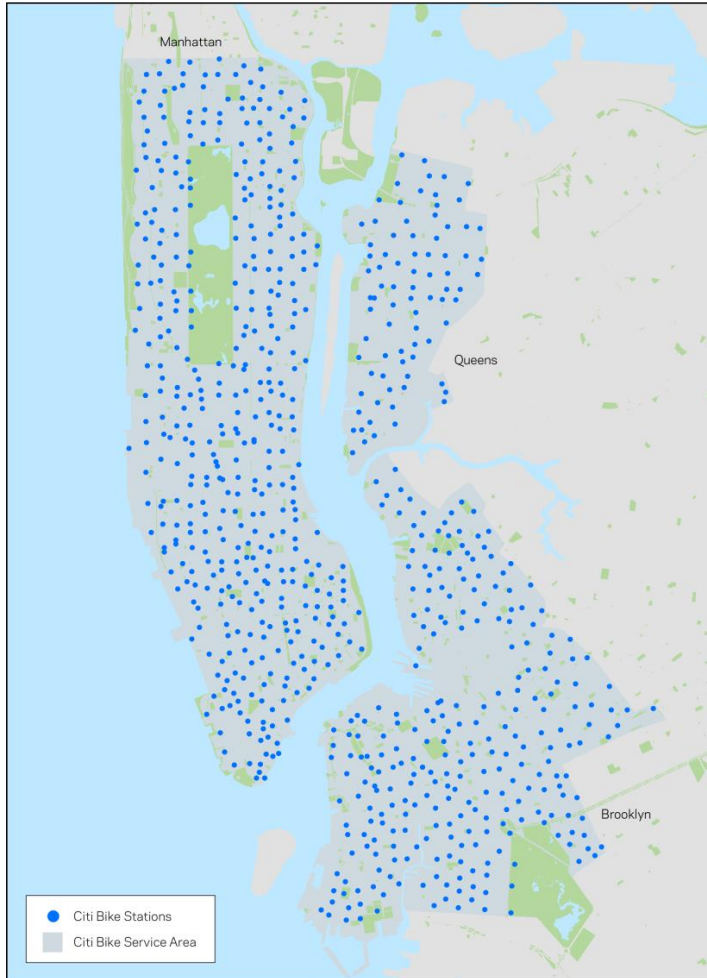

Fig. 1: Map of Citi Bike service area

Bike Share & Parks Inside of the Citi Bike Service Area

Citi Bike provides transportation access to the majority of parks within its service area. There are 179 parks of one acre or greater in size within the Citi Bike service area, 126 of which have a bike share station within 500 feet. (See Figure 2.) Fifty-seven of these parks have a station either along the perimeter or just within the park’s boundary.