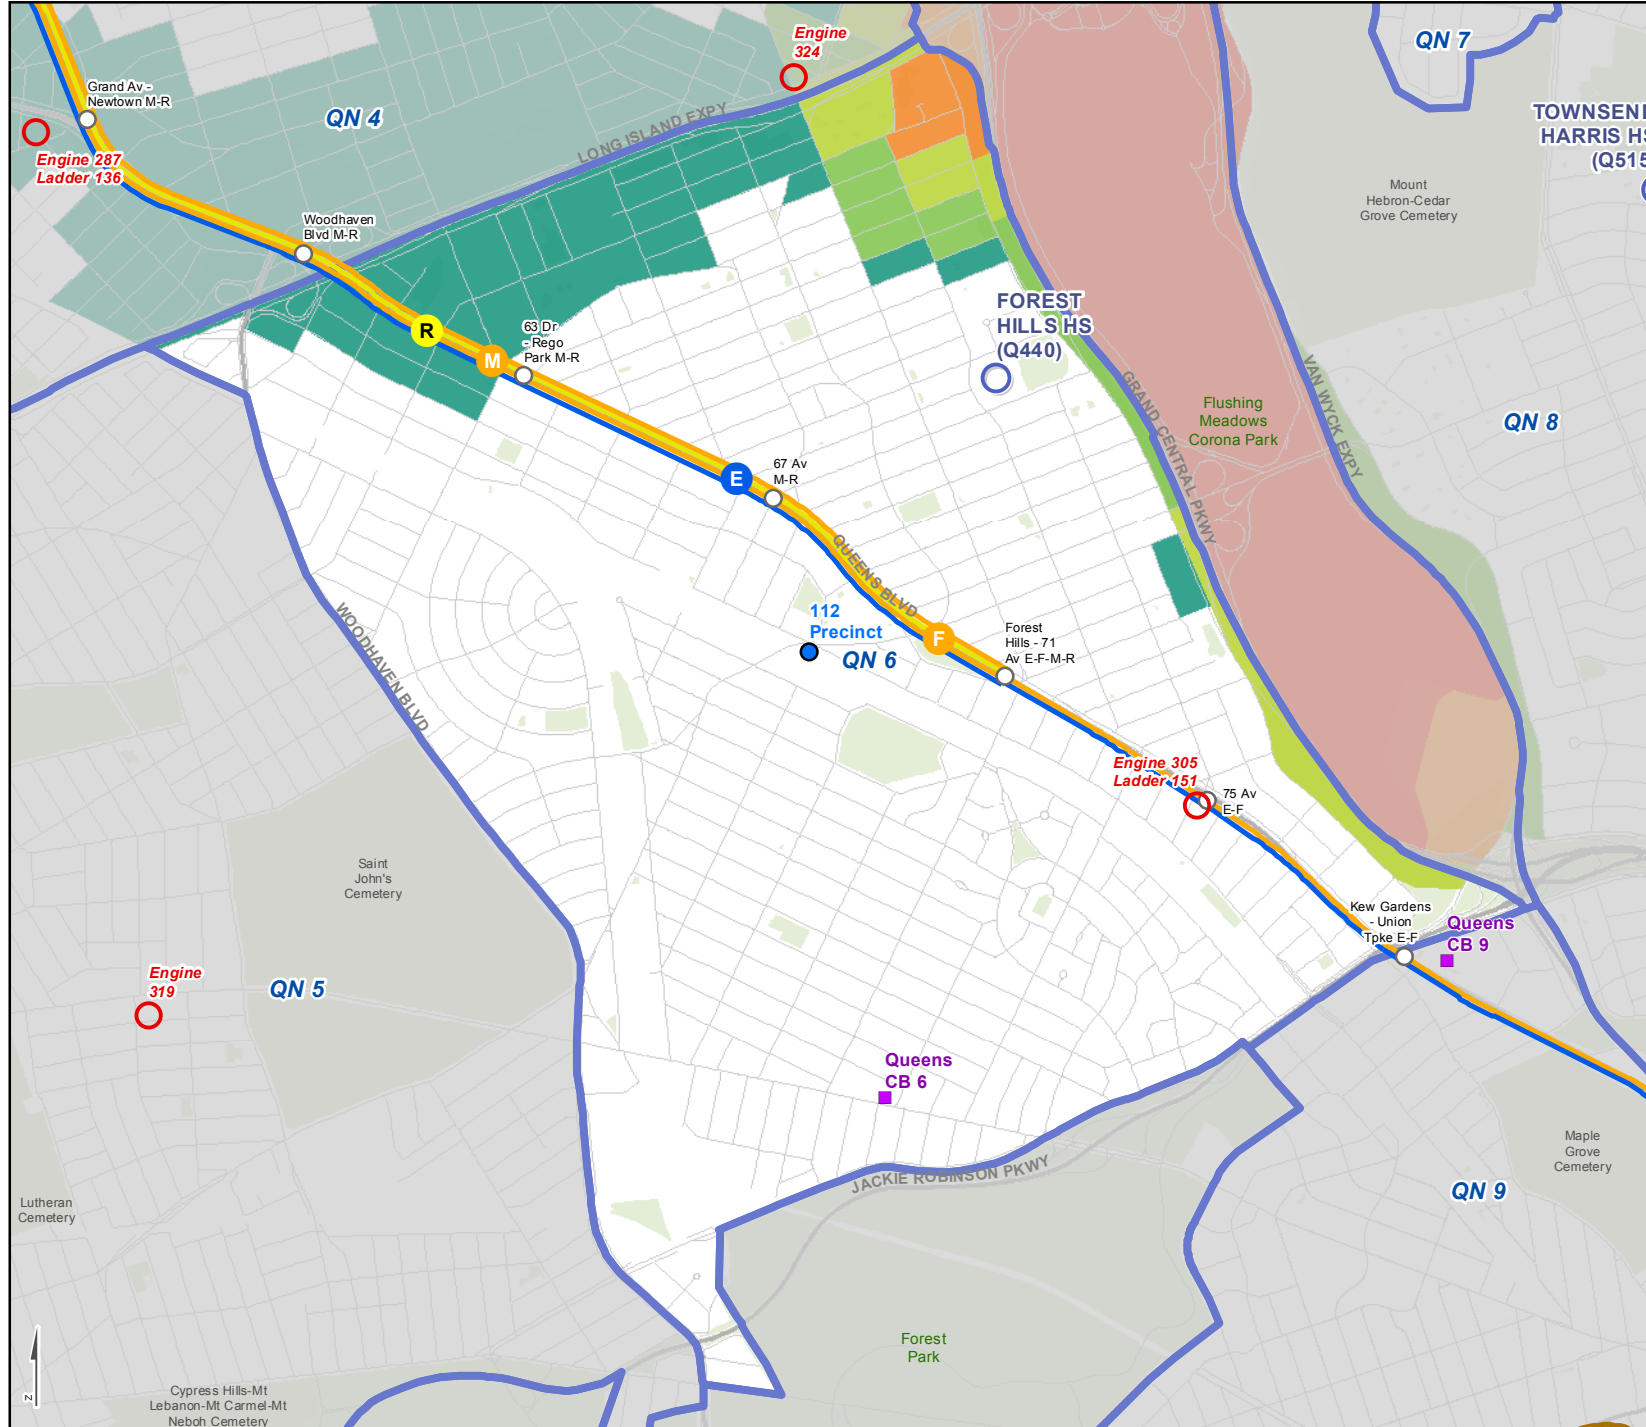

# Evacuation Zones - Queens CD 6

Includes ZIP codes: 11373, 11374, 11375, 11385

Produced: 18 MAR 2015  
Source: NYC Emergency Management

- Evacuation center
- Police station (precinct)
- Fire station
- Community board office
- Community district

### Evacuation zone

- Zone 1
- Zone 2
- Zone 3
- Zone 4
- Zone 5
- Zone 6