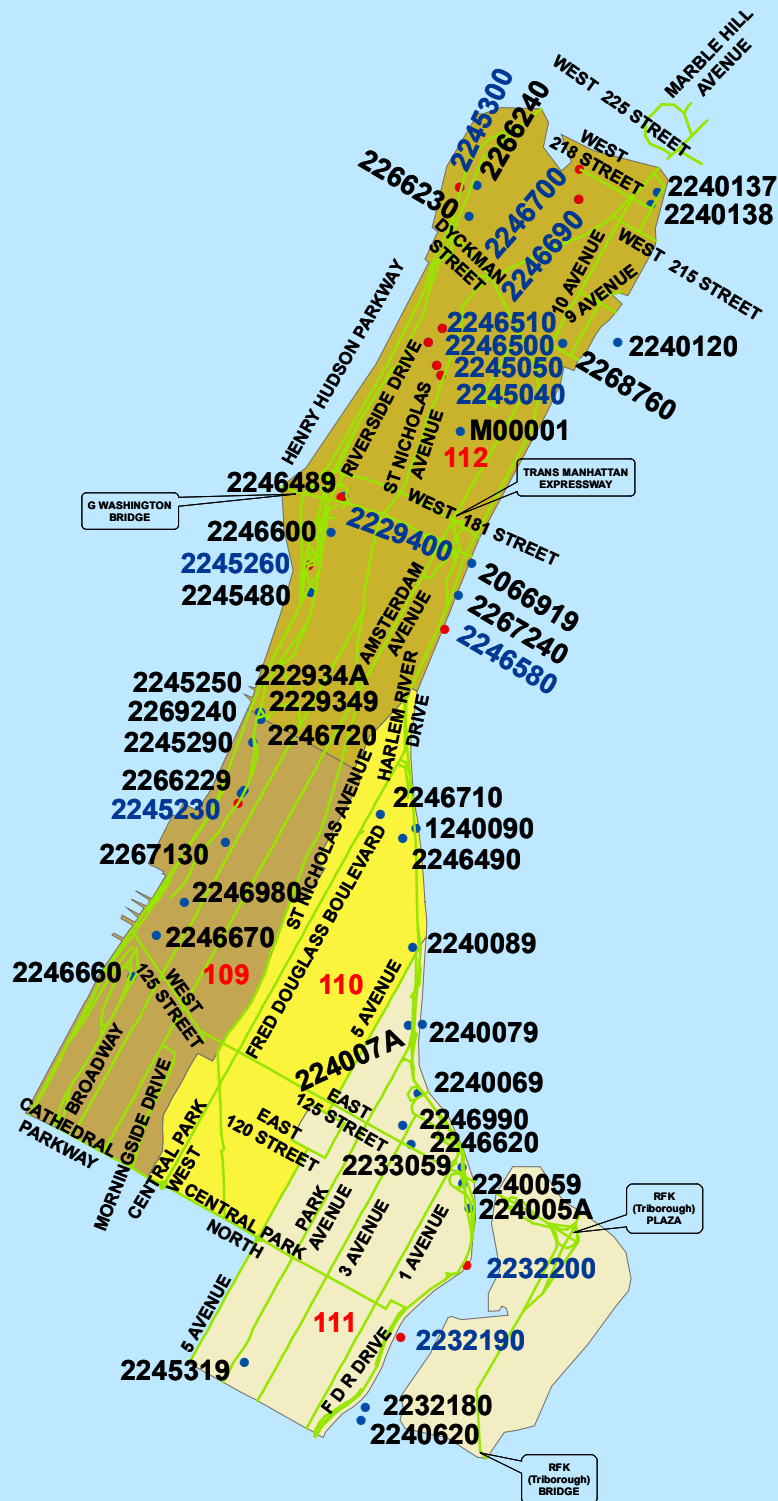

UPTOWN MANHATTAN

0.75 0.375 0 0.75 1.5
Miles

Scale

Legend

1. Bridges in Parks
   - DOT Bridges
   - Major Roadways
2. **Community Boards**
3. 109
   - 110
   - 111
   - 112