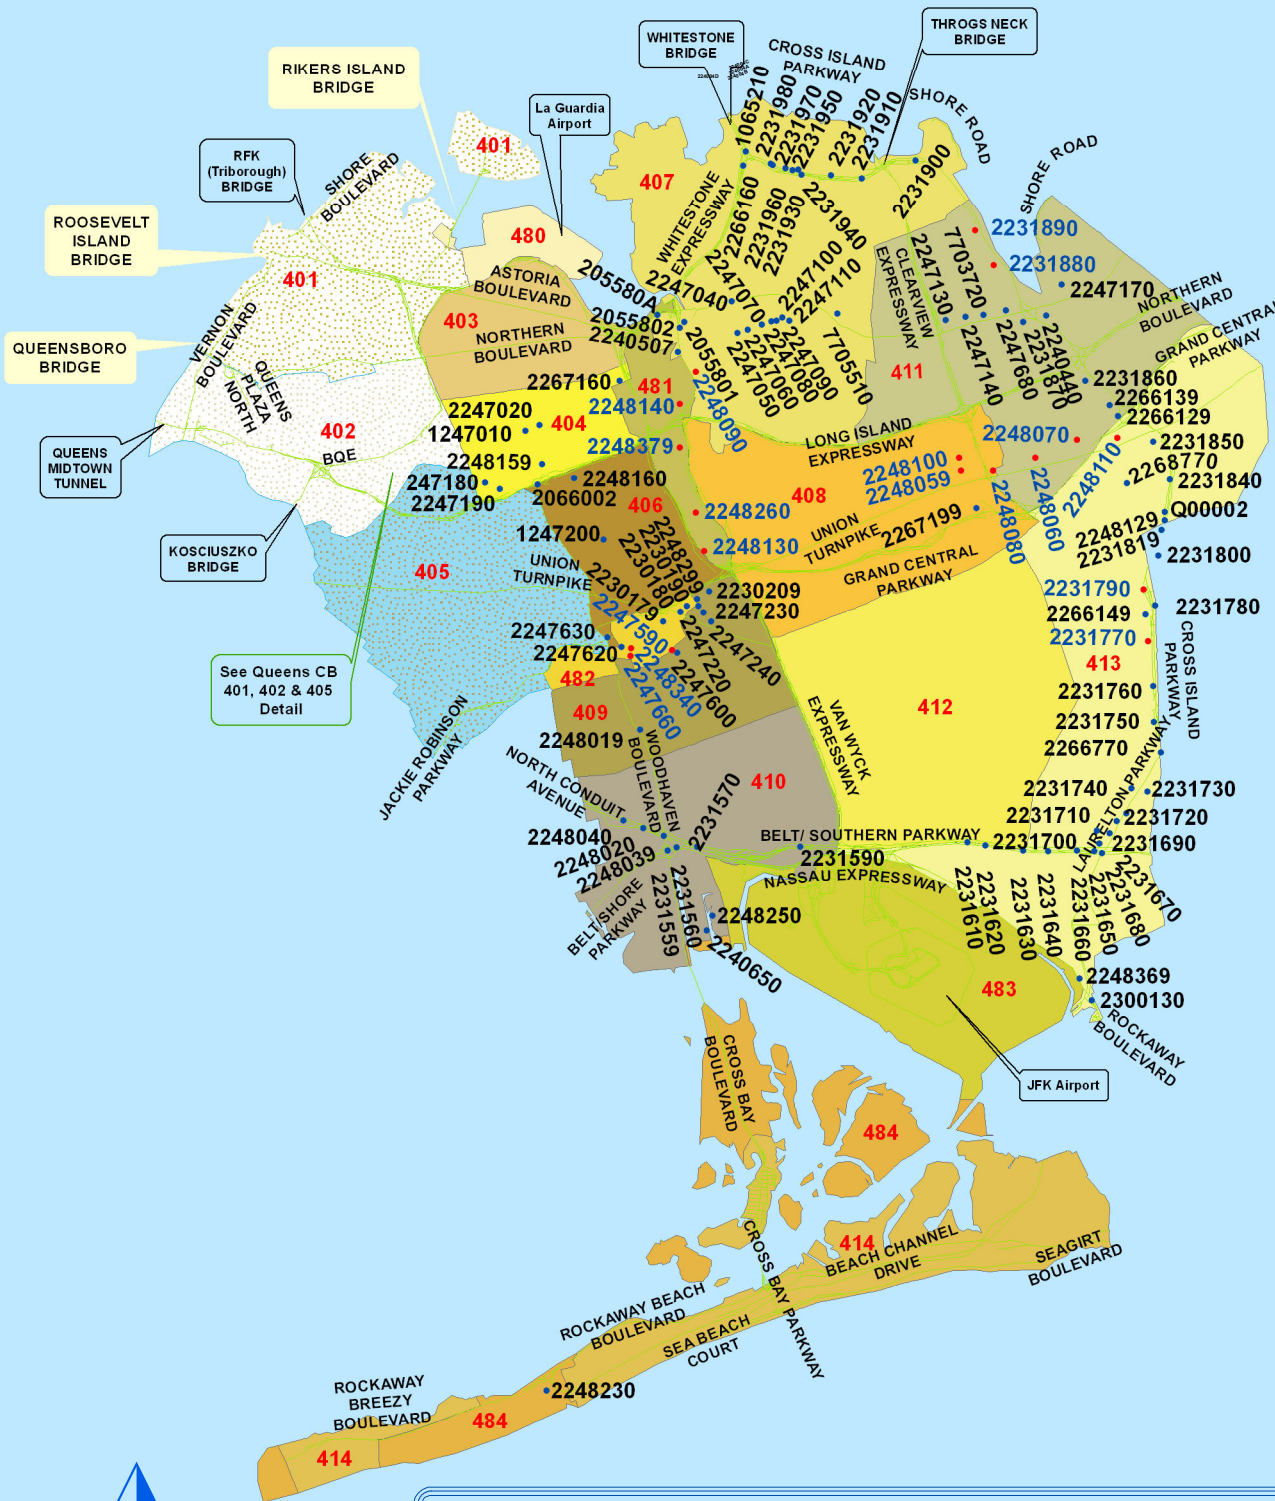

QUEENS

See Queens CB 401, 402 & 405 Detail