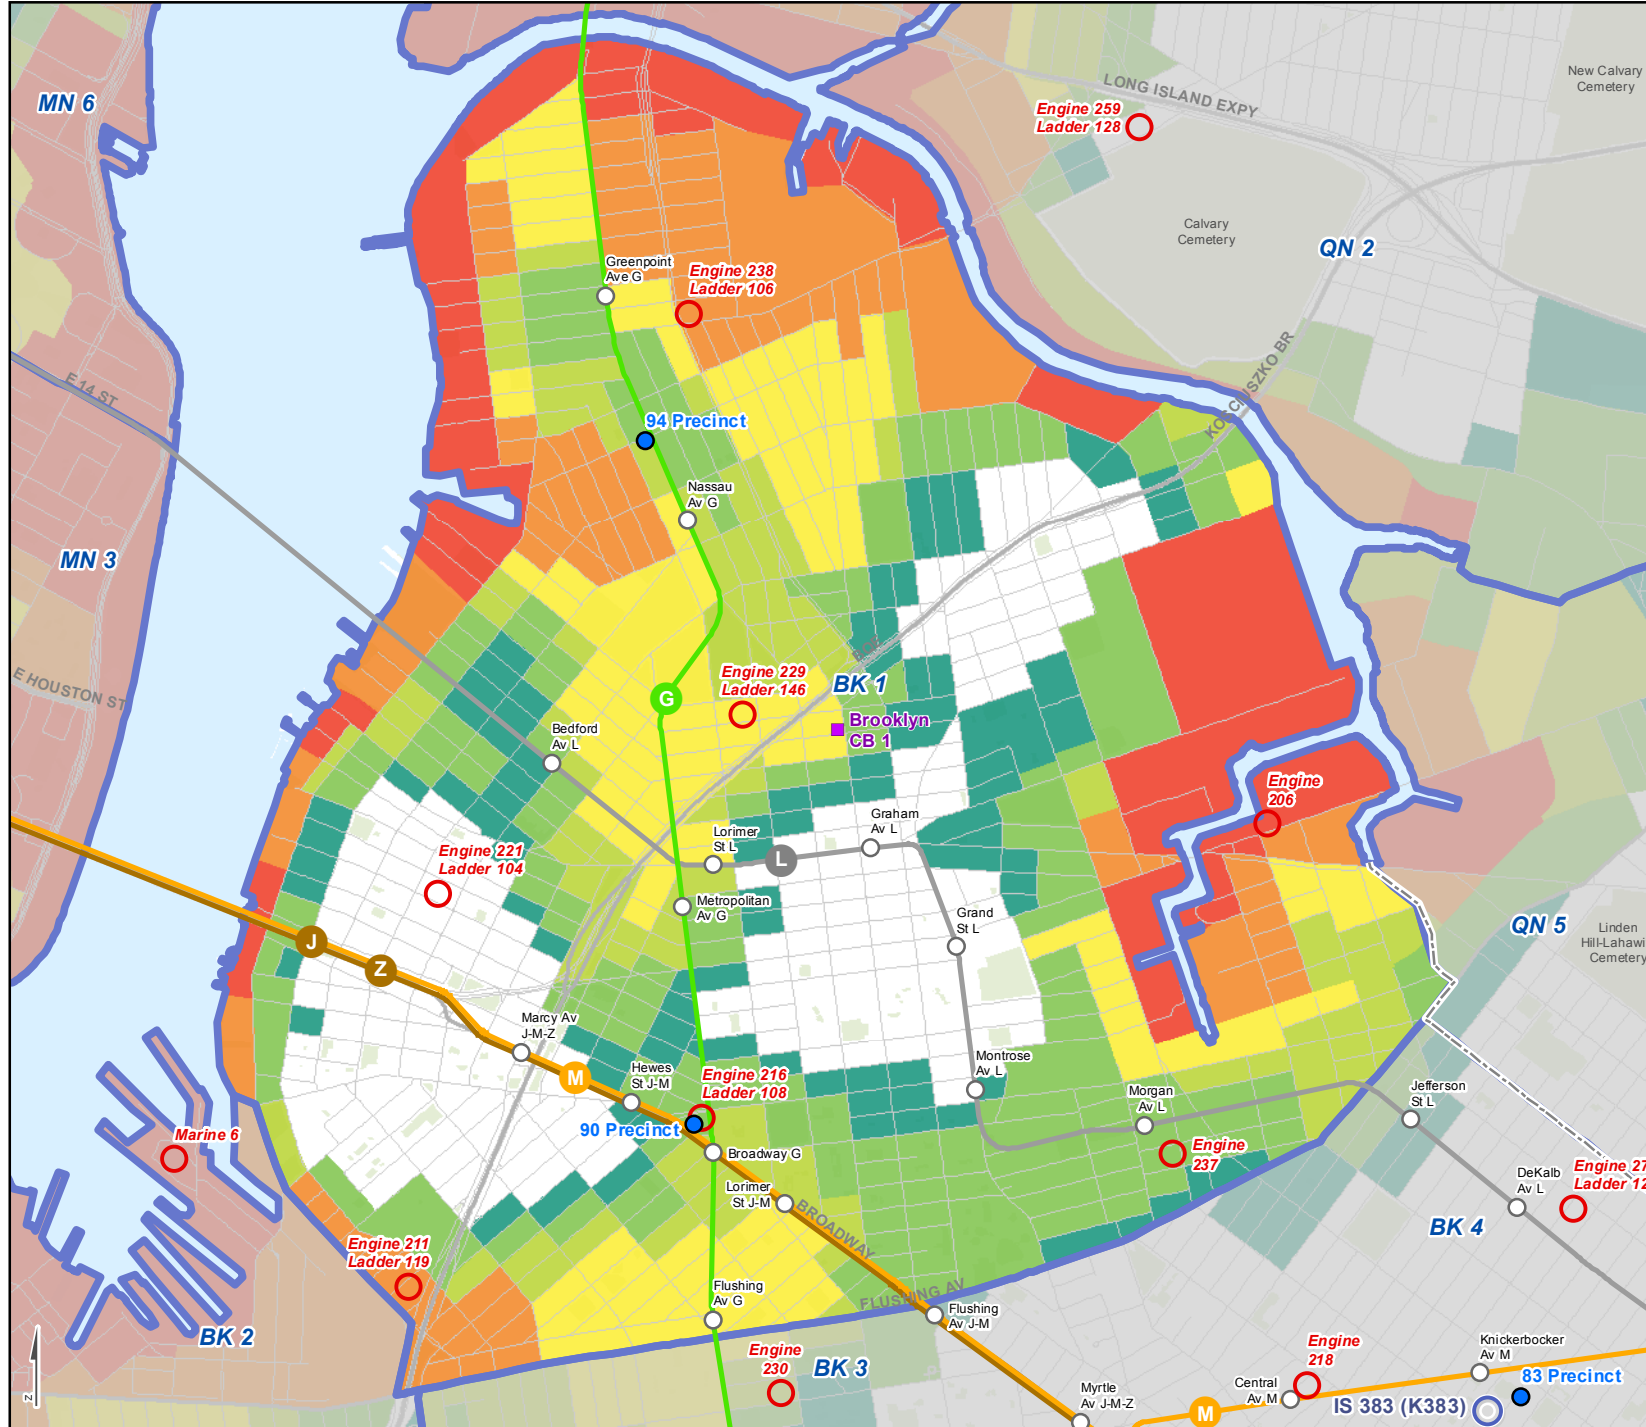

Evacuation Zones - Brooklyn CD 1

Includes ZIP codes: 11206, 11211, 11222, 11237, 11249

Produced: 18 MAR 2015
Source: NYC Emergency Management

- Evacuation center
- Police station (precinct)
- Fire station
- Community board office
- Community district

Evacuation zone

- Zone 1
- Zone 2
- Zone 3
- Zone 4
- Zone 5
- Zone 6

Disclaimer

To confirm the location of Evacuation Centers, visit www.nyc.gov/hurricanezones or call 311.

0 0.25 0.5 0.75 1 Miles