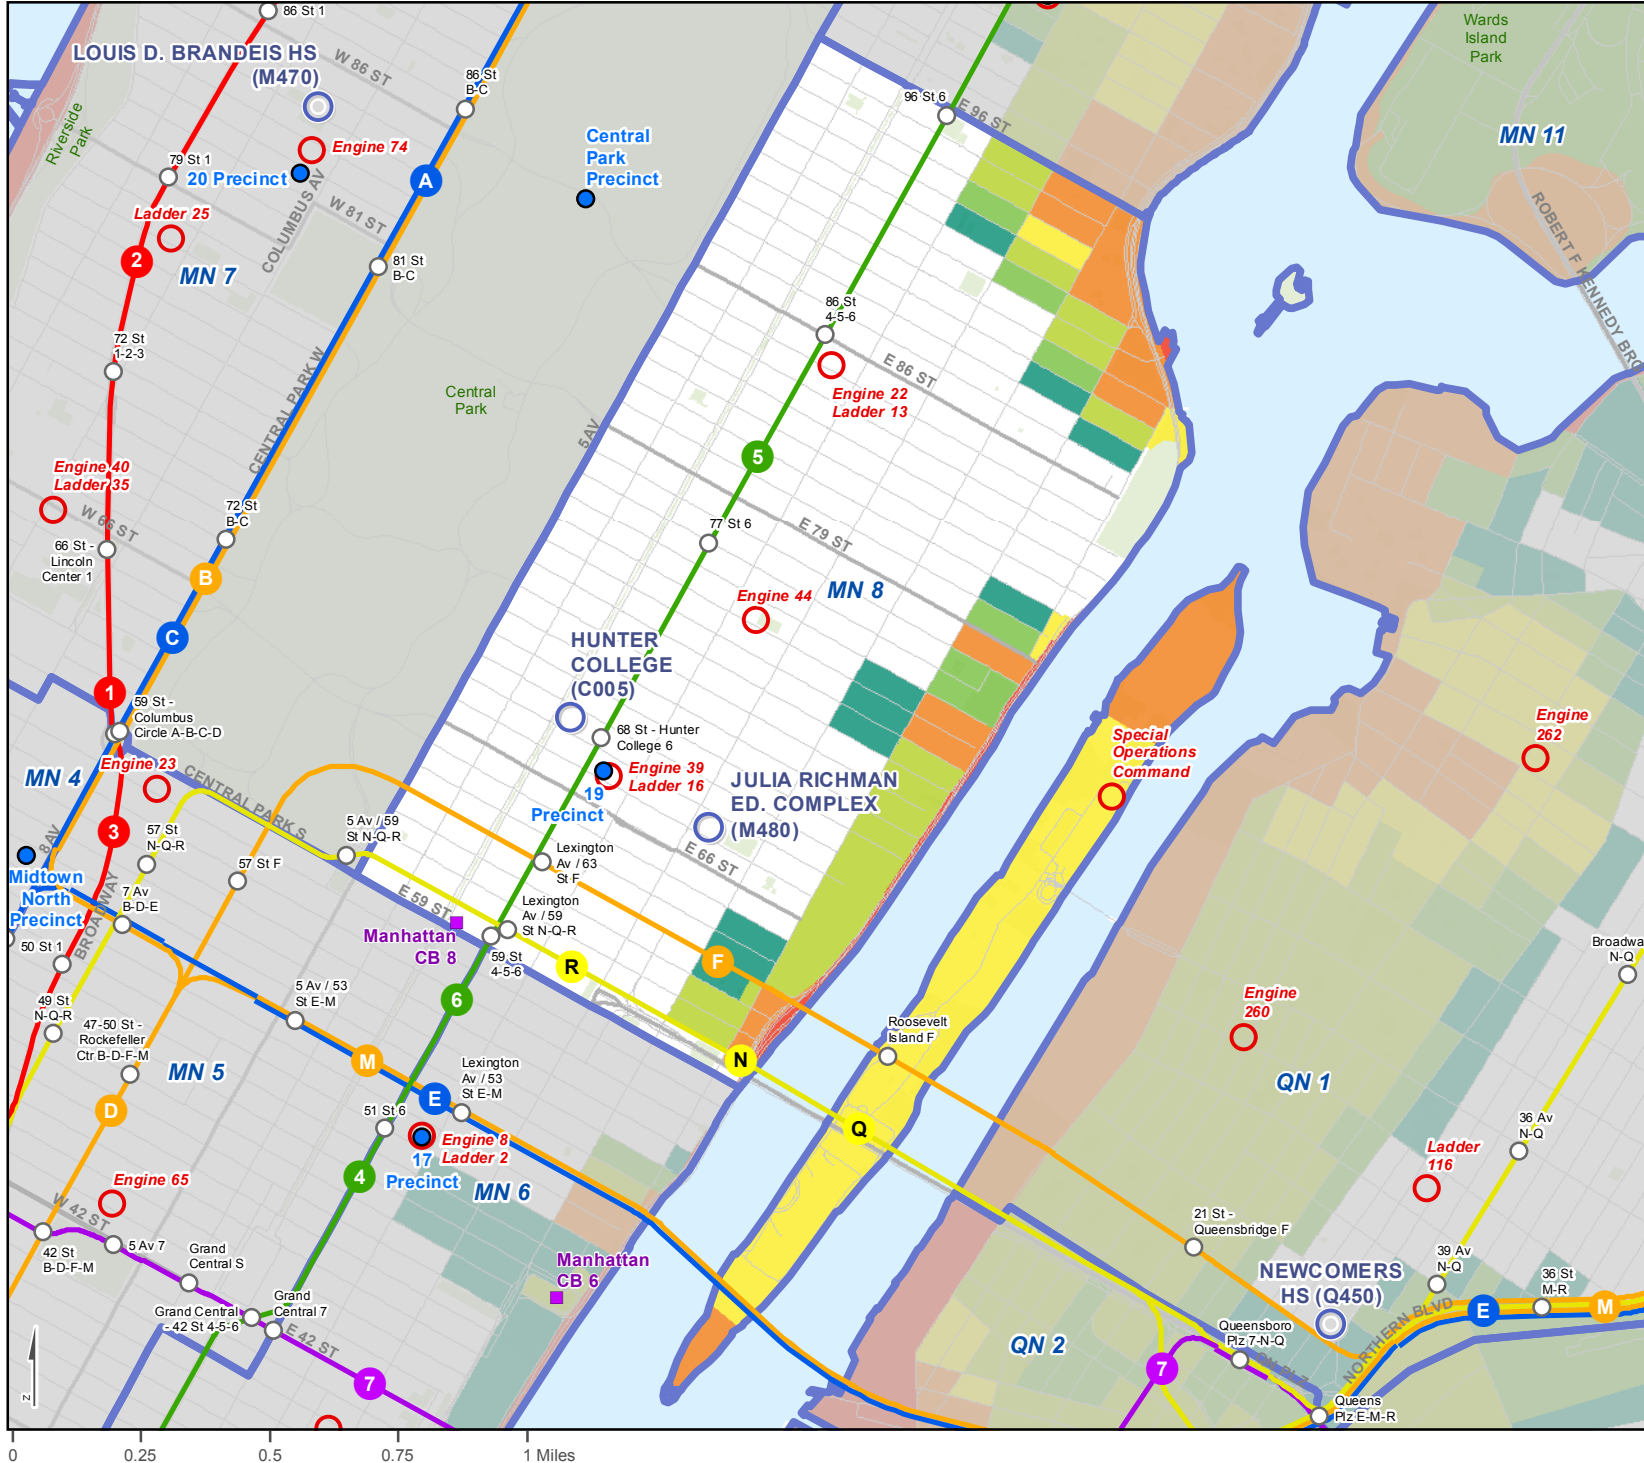

Evacuation Zones - Manhattan CD 8

Includes ZIP codes: 10021, 10022, 10028, 10044, 10065, 10075, 10128

Produced: 18 MAR 2015
Source: NYC Emergency Management

- Evacuation center
 - Police station (precinct)
 - Fire station
 - Community board office
 - Community district
- Evacuation zone**
- Zone 1
 - Zone 2
 - Zone 3
 - Zone 4
 - Zone 5
 - Zone 6