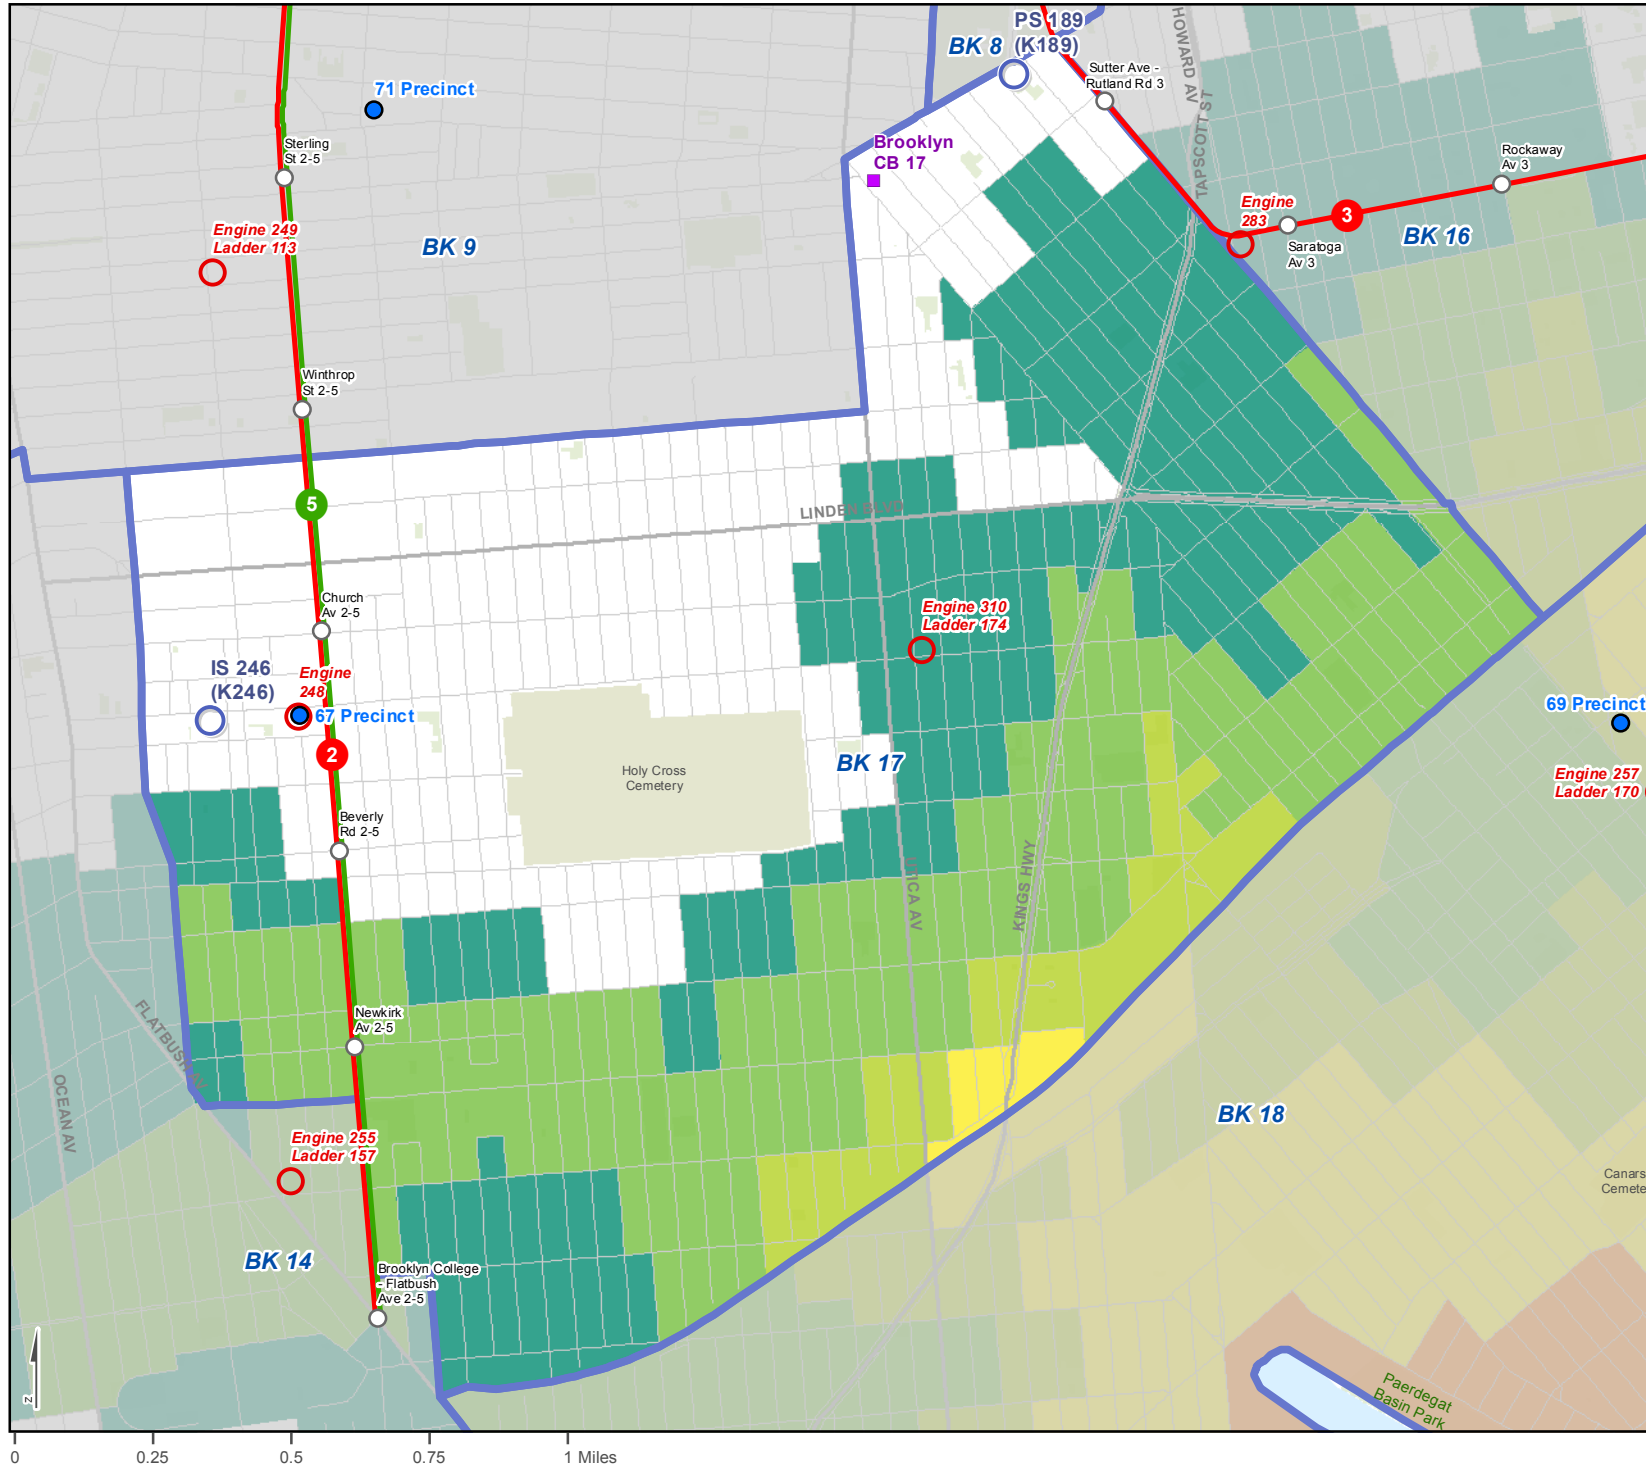

Evacuation Zones - Brooklyn CD 17

Includes ZIP codes: 11203, 11210, 11212, 11226, 11236

Produced: 18 MAR 2015
Source: NYC Emergency Management

- Evacuation center
 - Police station (precinct)
 - Fire station
 - Community board office
 - Community district
- Evacuation zone**
- Zone 1
 - Zone 2
 - Zone 3
 - Zone 4
 - Zone 5
 - Zone 6