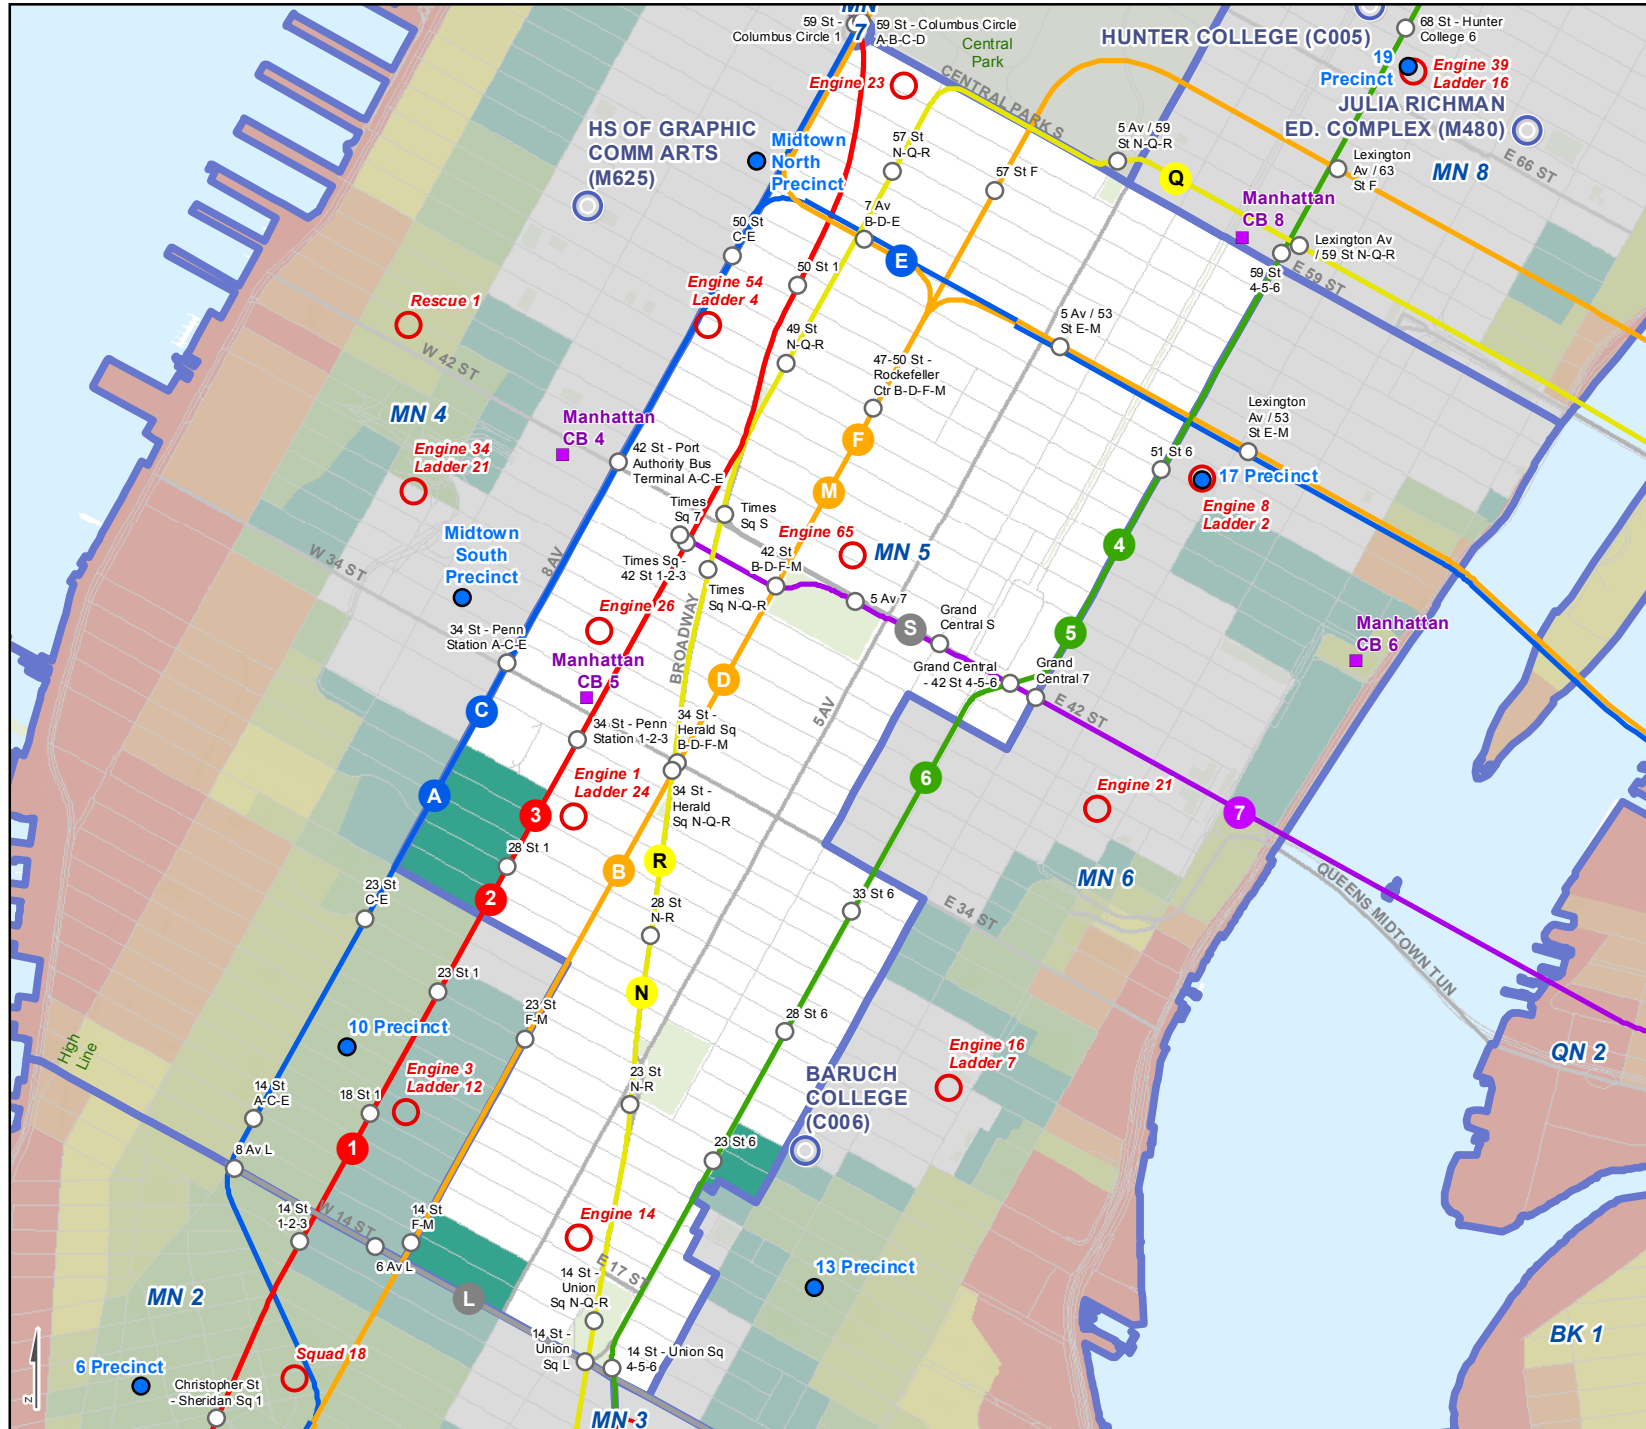

Evacuation Zones - Manhattan CD 5

Includes ZIP codes: 10001, 10003, 10010, 10011, 10016, 10017, 10018, 10019, 10020 10036

Produced: 18 MAR 2015
Source: NYC Emergency Management

- Evacuation center
 - Police station (precinct)
 - Fire station
 - Community board office
 - Community district
- Evacuation zone**
- Zone 1
 - Zone 2
 - Zone 3
 - Zone 4
 - Zone 5
 - Zone 6

Disclaimer
To confirm the location of Evacuation Centers, visit www.nyc.gov/hurricanezones or call 311.

0 0.25 0.5 0.75 1 Miles