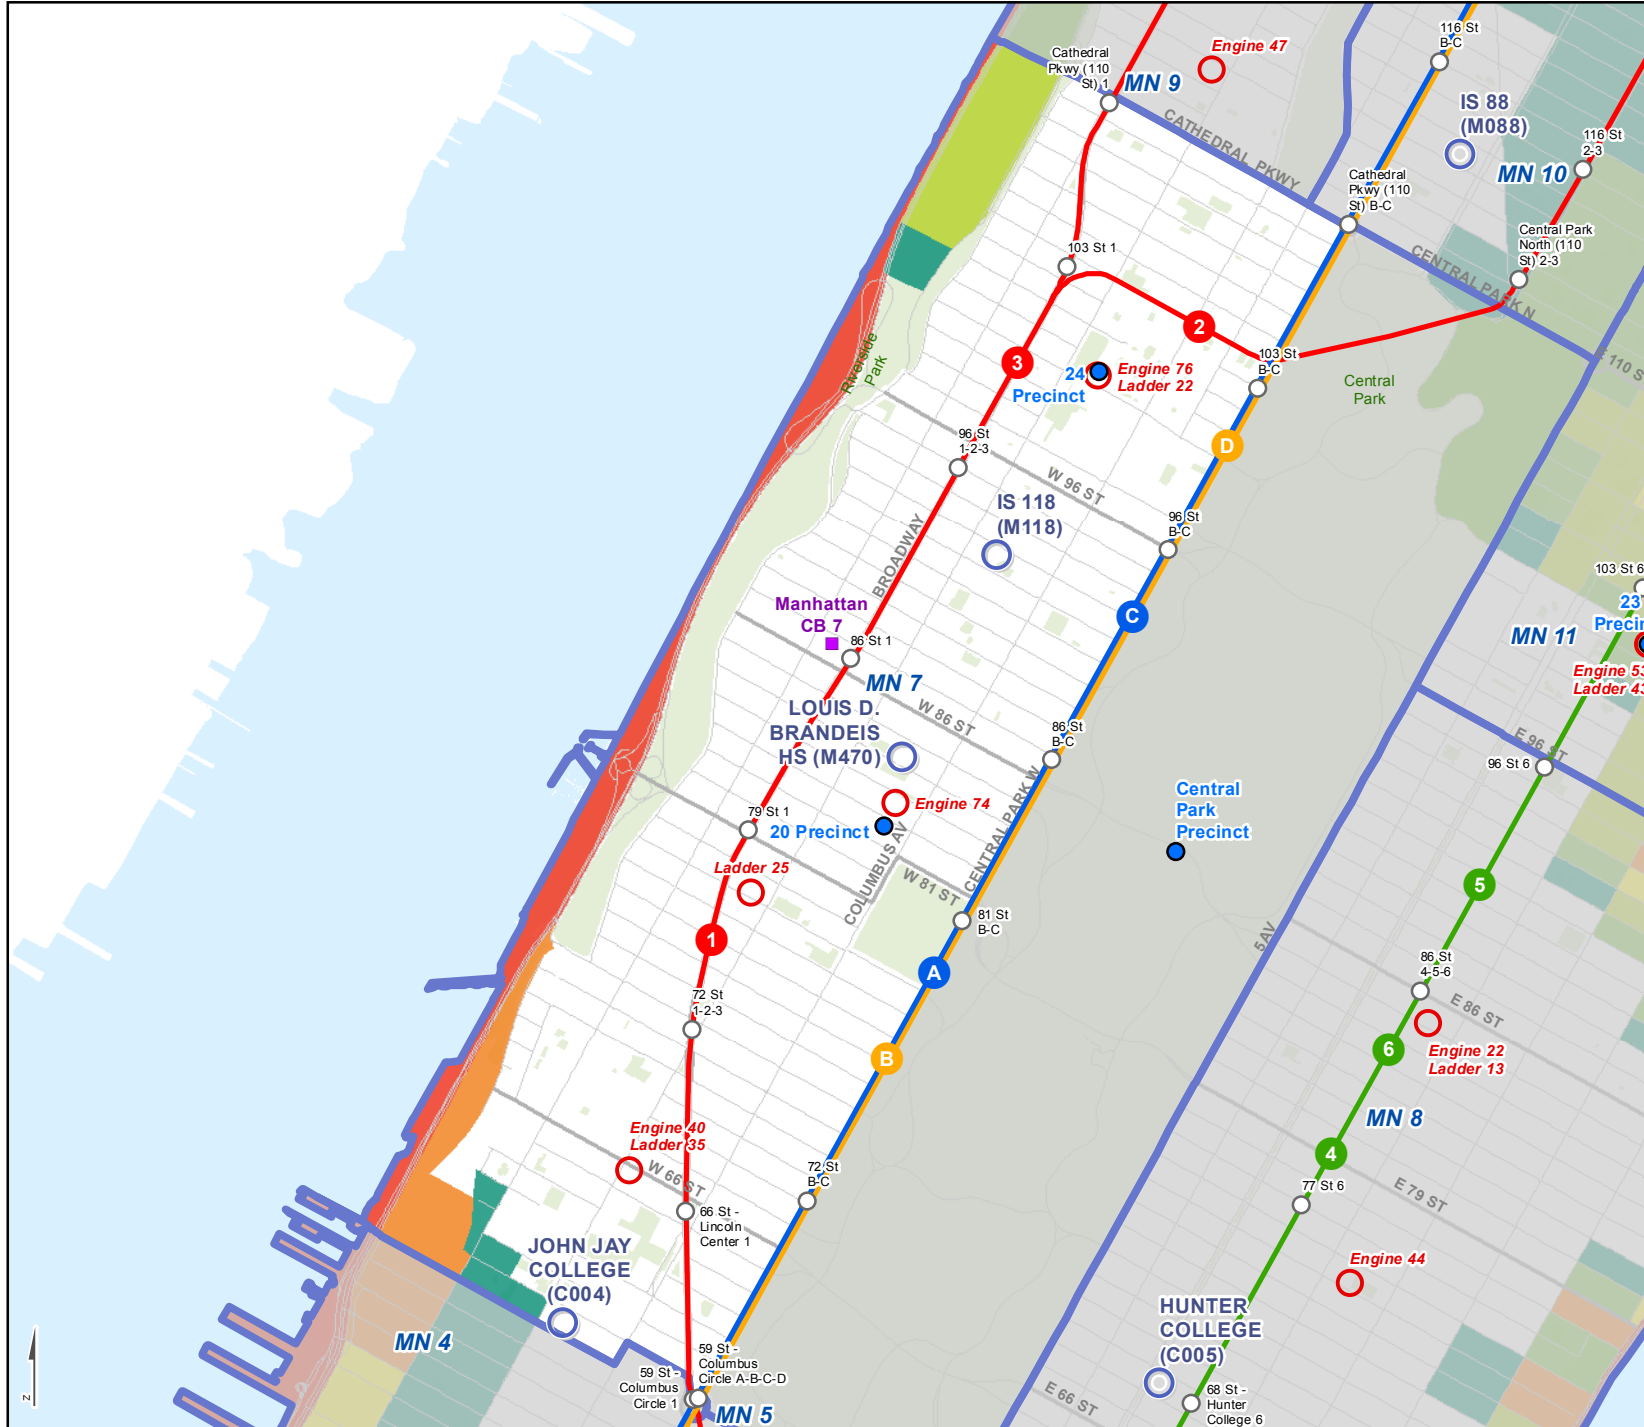

Evacuation Zones - Manhattan CD 7

Includes ZIP codes: 10023, 10024, 10025, 10069

Produced: 18 MAR 2015
Source: NYC Emergency Management

- Evacuation center
- Police station (precinct)
- Fire station
- Community board office
- Community district

Evacuation zone

- Zone 1
- Zone 2
- Zone 3
- Zone 4
- Zone 5
- Zone 6

Disclaimer

To confirm the location of Evacuation Centers, visit www.nyc.gov/hurricanezones or call 311.

0 0.25 0.5 0.75 1 Miles