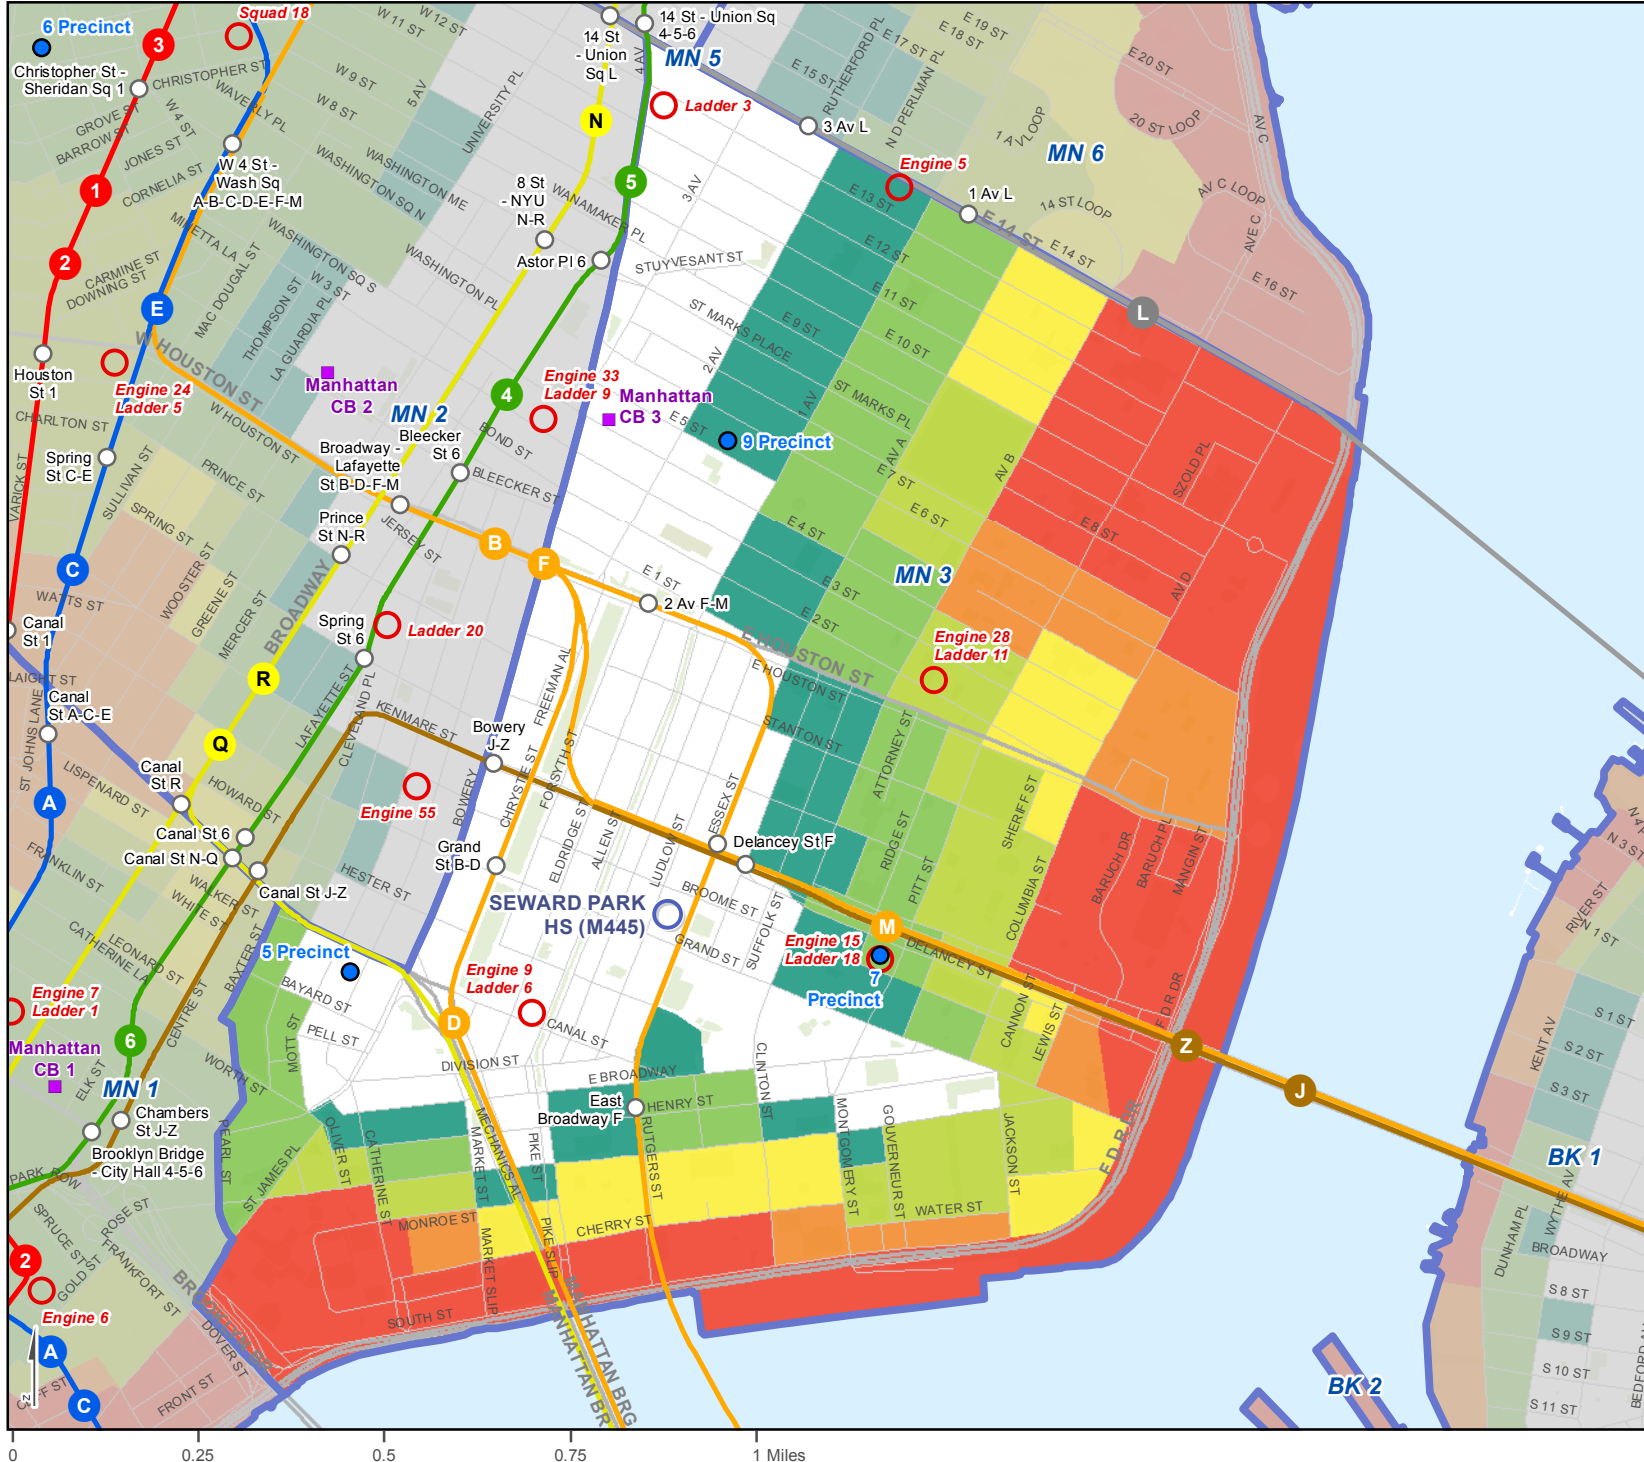

Evacuation Zones - Manhattan CD 3

Includes ZIP codes: 10002, 10003, 10007, 10009, 10013, 10038

Produced: 18 MAR 2015
Source: NYC Emergency Management

- Evacuation center
- Police station (precinct)
- Fire station
- Community board office
- Community district

Evacuation zone

- Zone 1
- Zone 2
- Zone 3
- Zone 4
- Zone 5
- Zone 6

Disclaimer
To confirm the location of Evacuation Centers, visit www.nyc.gov/hurricanezones or call 311.

0 0.25 0.5 0.75 1 Miles