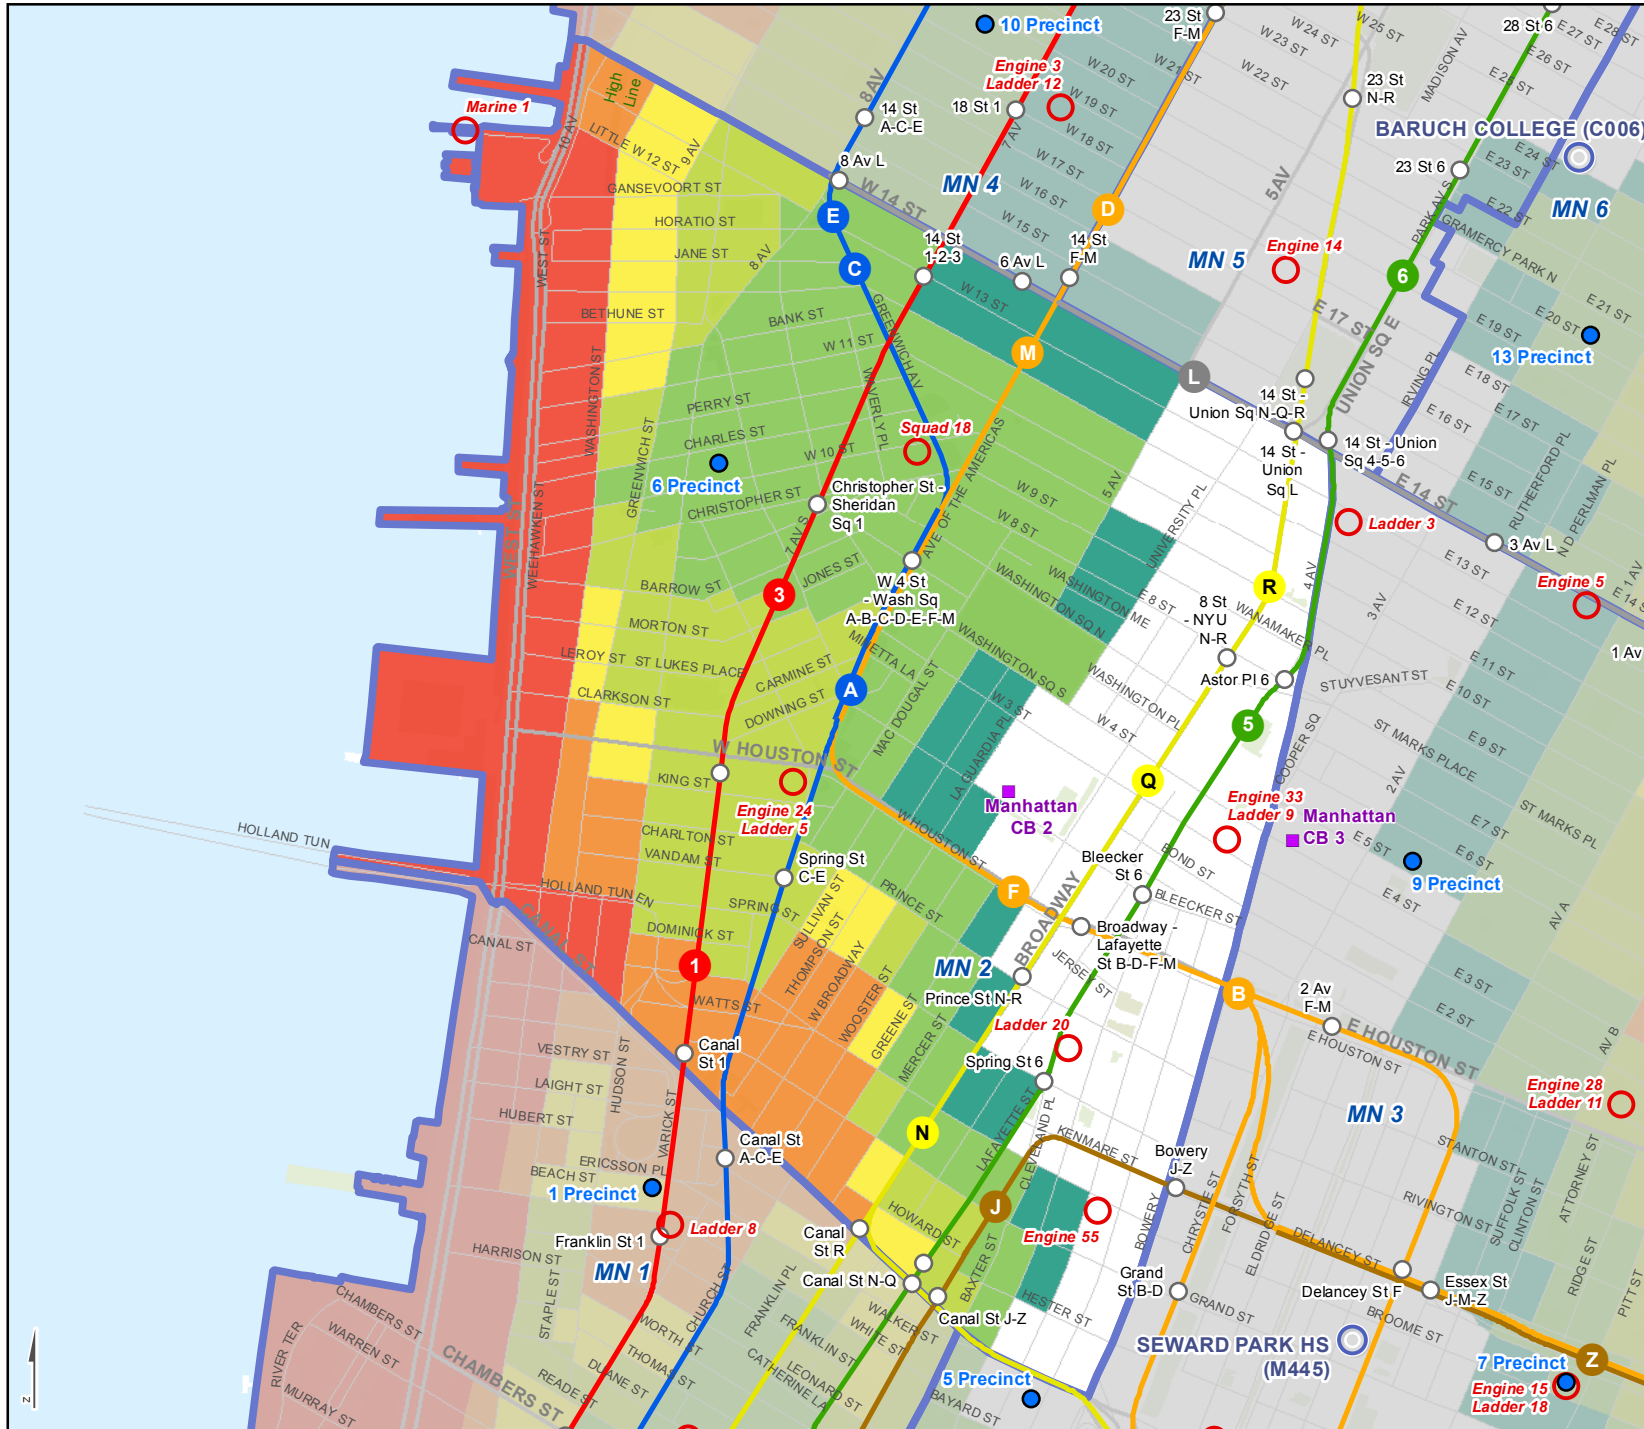

Evacuation Zones - Manhattan CD 2

Includes ZIP codes: 10003, 10011, 10012, 10013, 10014

Produced: 18 MAR 2015
Source: NYC Emergency Management

- Evacuation center
- Police station (precinct)
- Fire station
- Community board office
- Community district

Evacuation zone

- Zone 1
- Zone 2
- Zone 3
- Zone 4
- Zone 5
- Zone 6

Disclaimer
To confirm the location of Evacuation Centers, visit www.nyc.gov/hurricanezones or call 311.

0 0.25 0.5 0.75 1 Miles