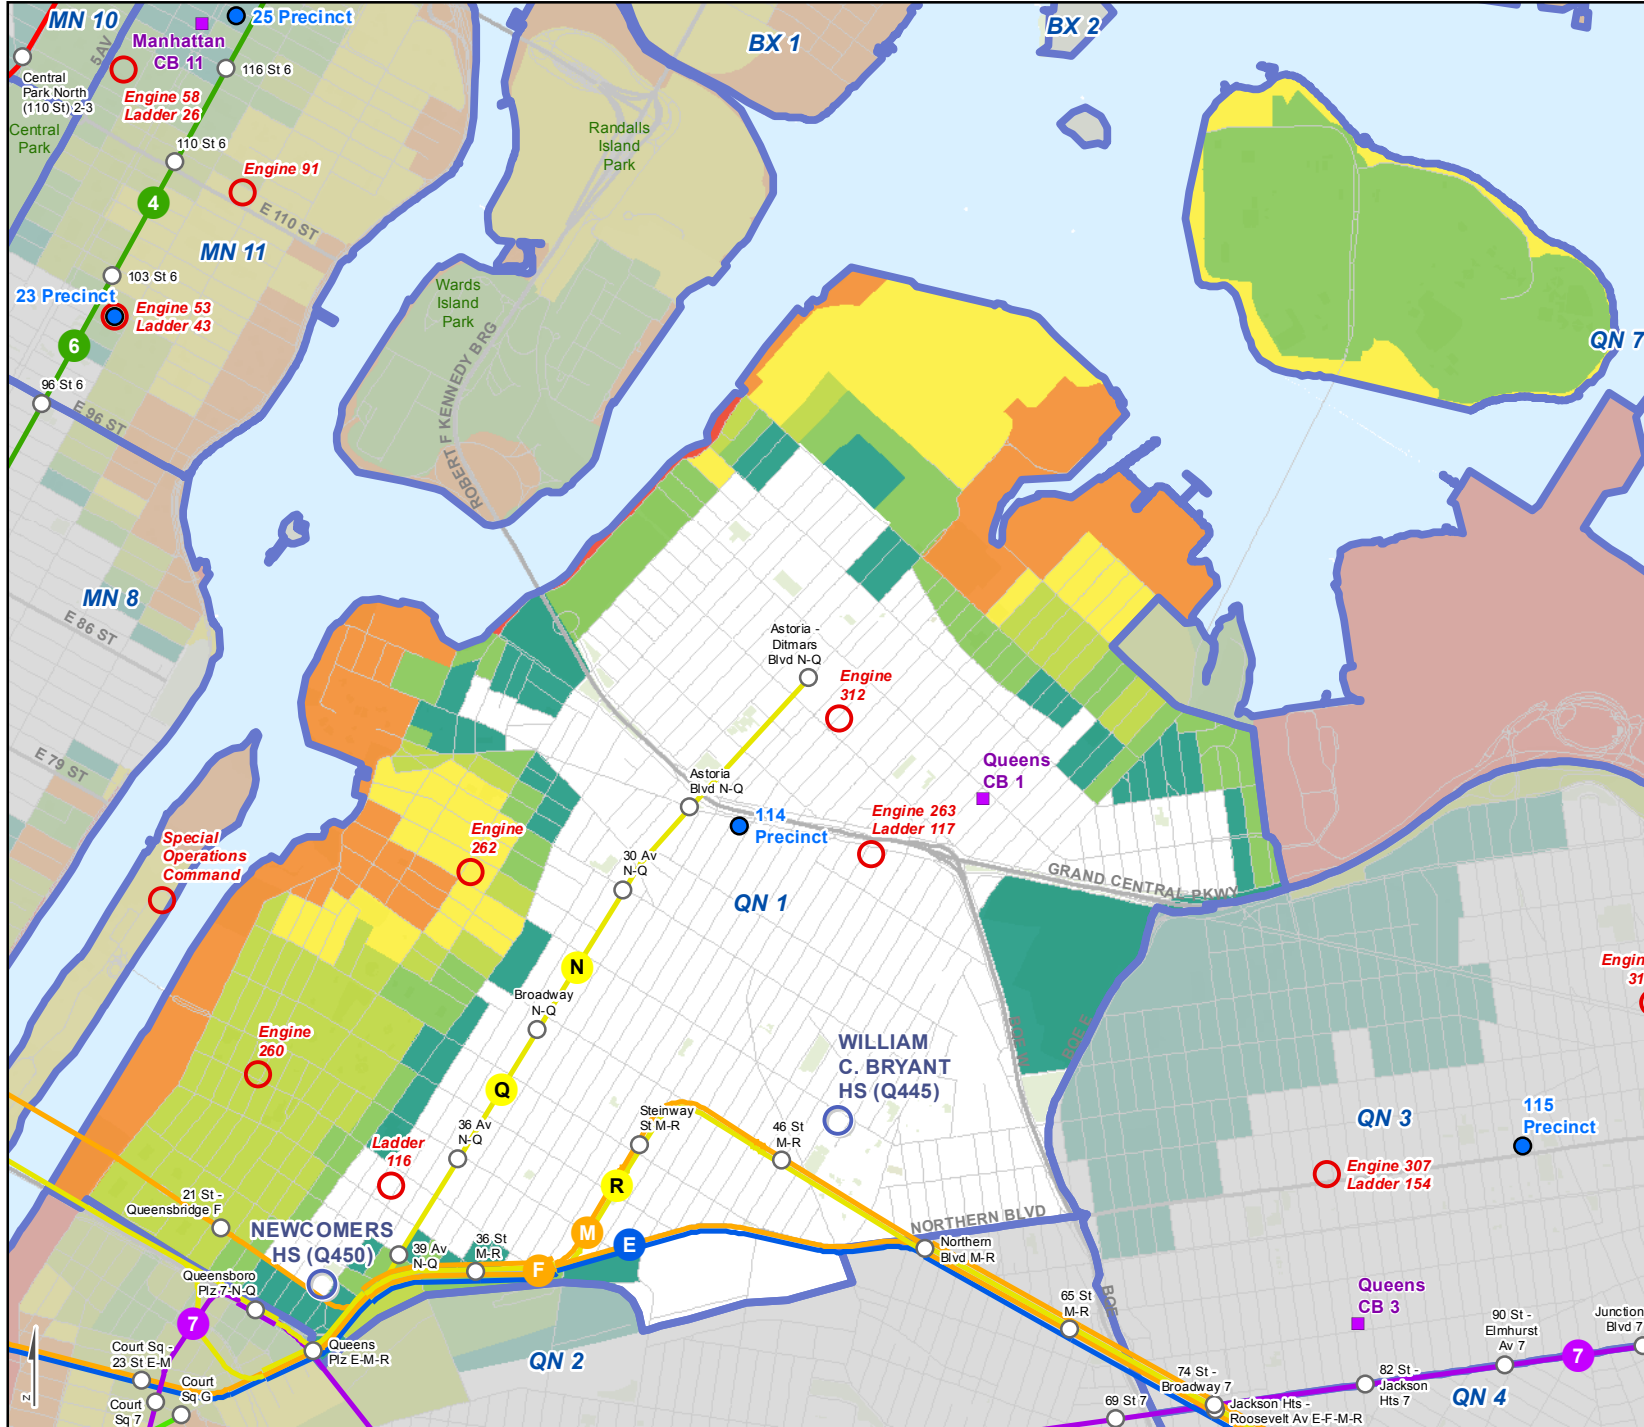

Evacuation Zones - Queens CD 1

Includes ZIP codes: 11101, 11102, 11103, 11105, 11106, 11370, 11377

Produced: 18 MAR 2015
Source: NYC Emergency Management

- Evacuation center
 - Police station (precinct)
 - Fire station
 - Community board office
 - Community district
- Evacuation zone**
- Zone 1
 - Zone 2
 - Zone 3
 - Zone 4
 - Zone 5
 - Zone 6