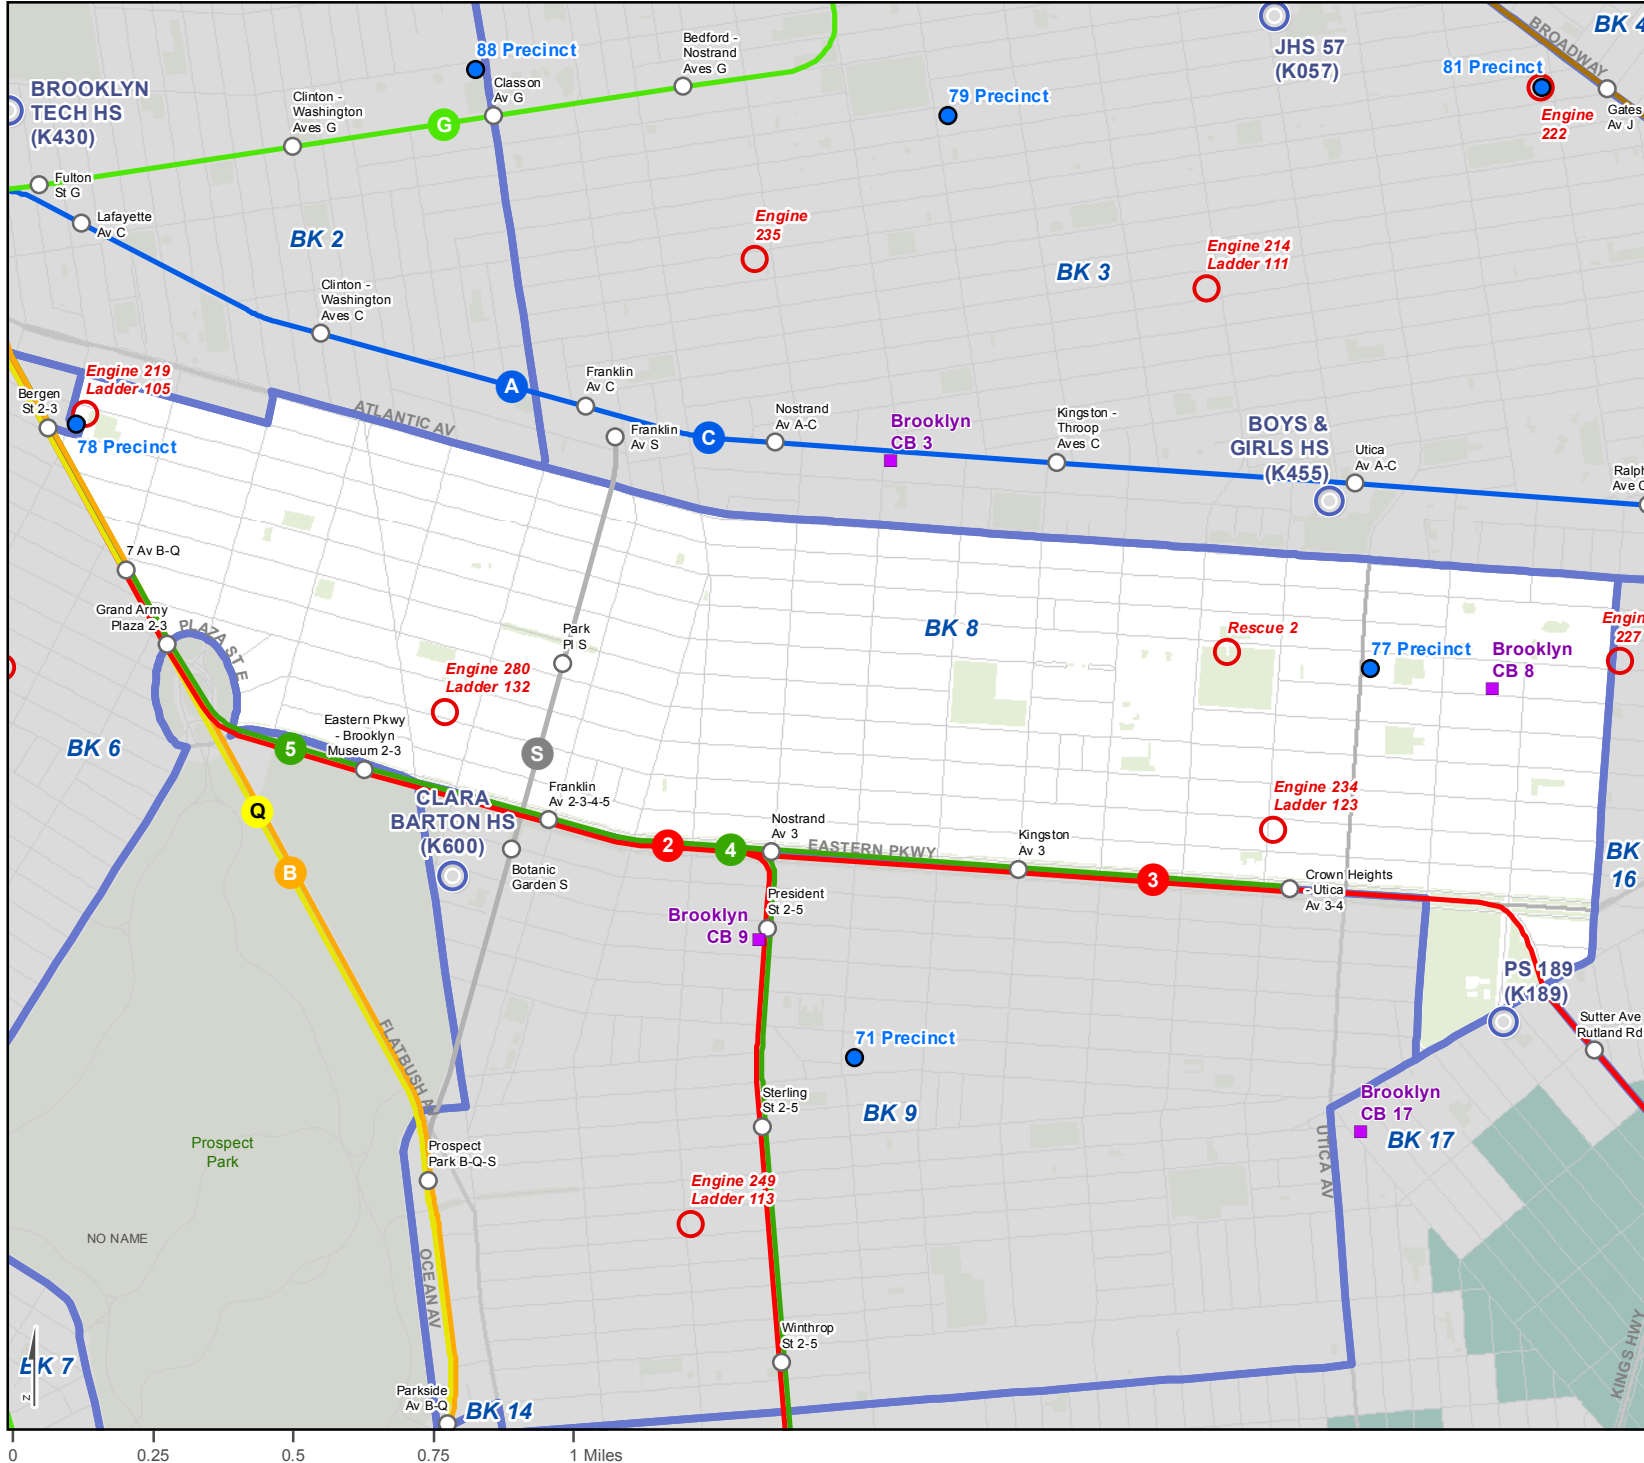

# Evacuation Zones - Brooklyn CD 8

Includes ZIP codes: 11213, 11216, 11217, 11233, 11238

Produced: 18 MAR 2015  
Source: NYC Emergency Management

- Evacuation center
- Police station (precinct)
- Fire station
- Community board office
- Community district

### Evacuation zone

- Zone 1
- Zone 2
- Zone 3
- Zone 4
- Zone 5
- Zone 6