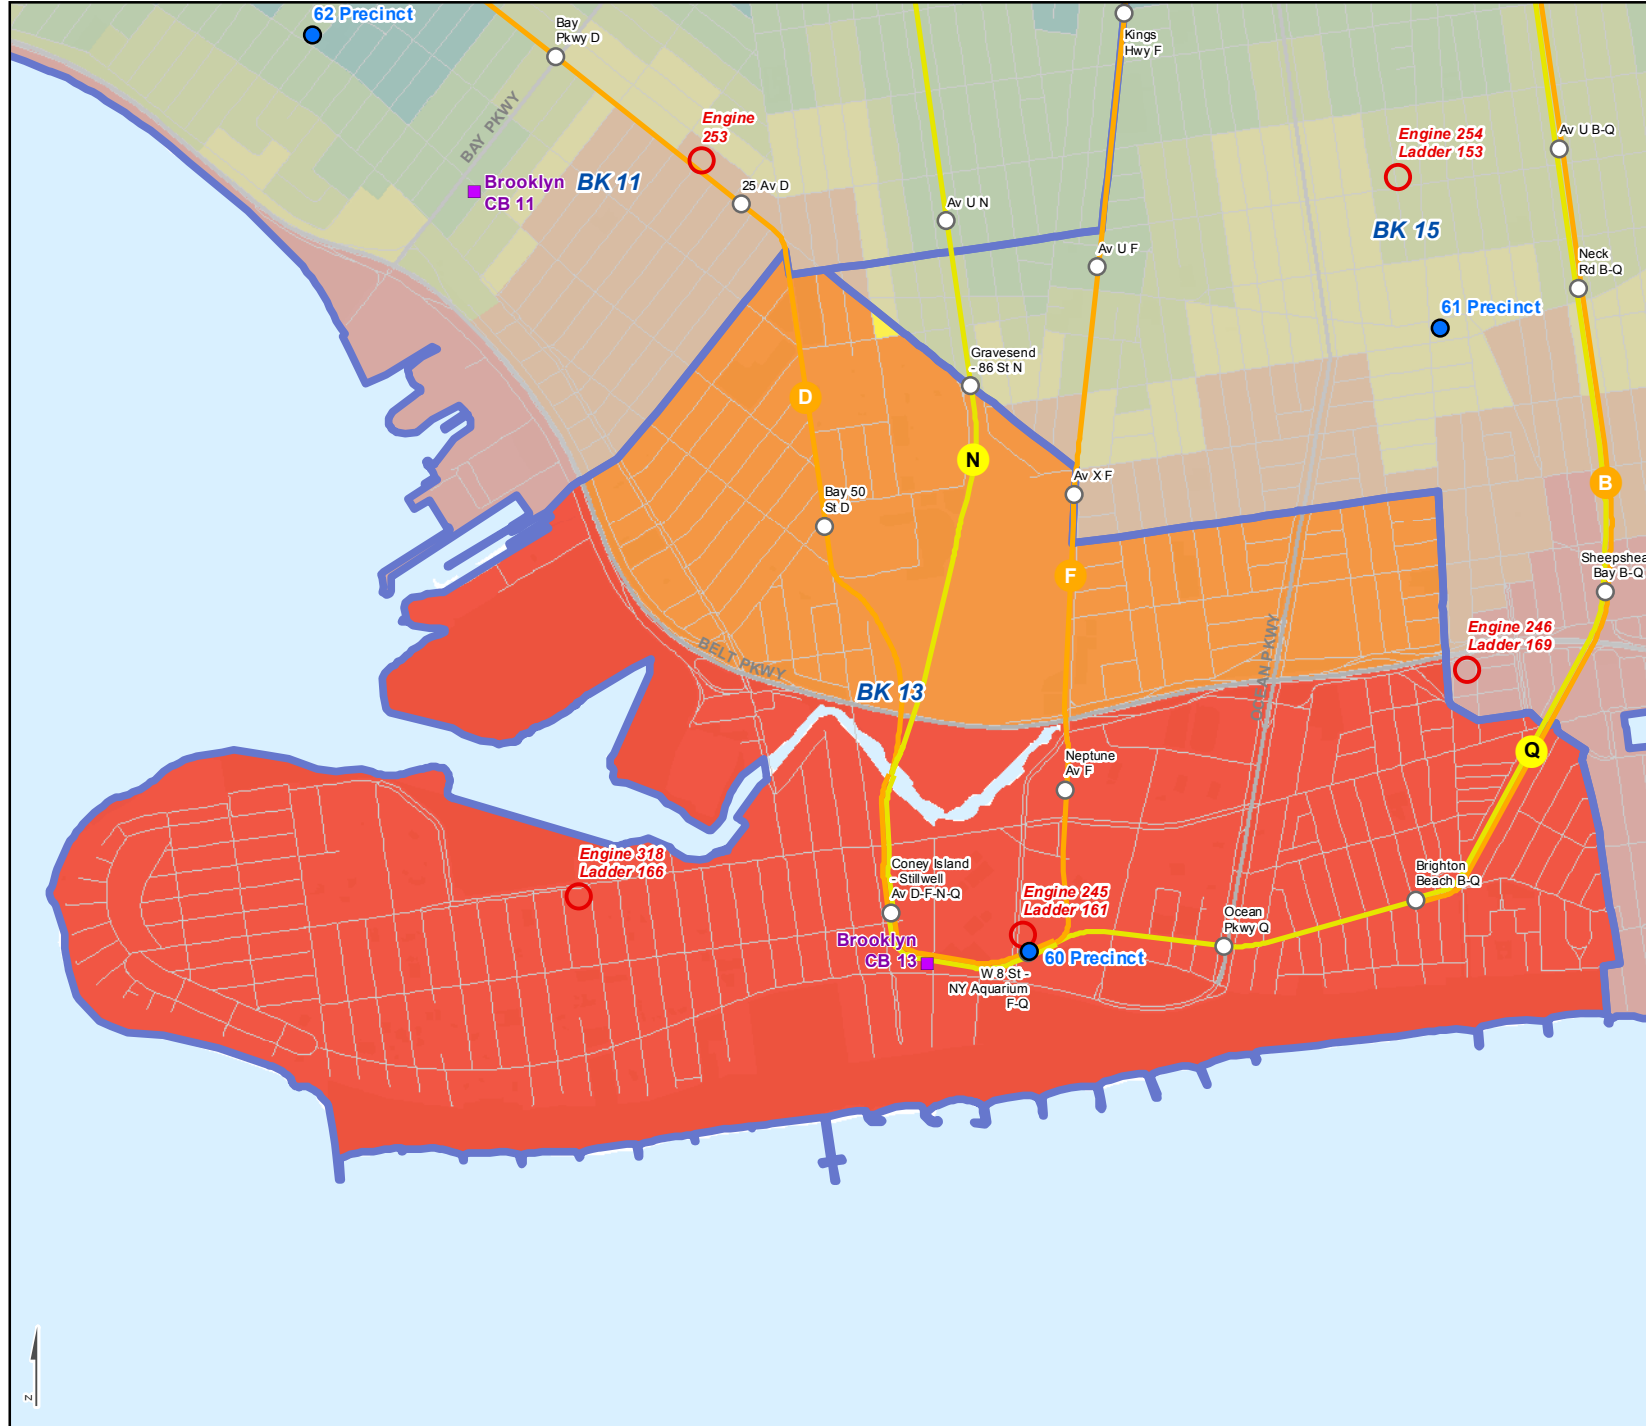

Evacuation Zones - Brooklyn CD 13

Includes ZIP codes: 11214, 11223, 11224, 11235

Produced: 18 MAR 2015
Source: NYC Emergency Management

- Evacuation center
 - Police station (precinct)
 - Fire station
 - Community board office
 - Community district
- Evacuation zone**
- Zone 1
 - Zone 2
 - Zone 3
 - Zone 4
 - Zone 5
 - Zone 6

Disclaimer

To confirm the location of Evacuation Centers, visit www.nyc.gov/hurricanezones or call 311.