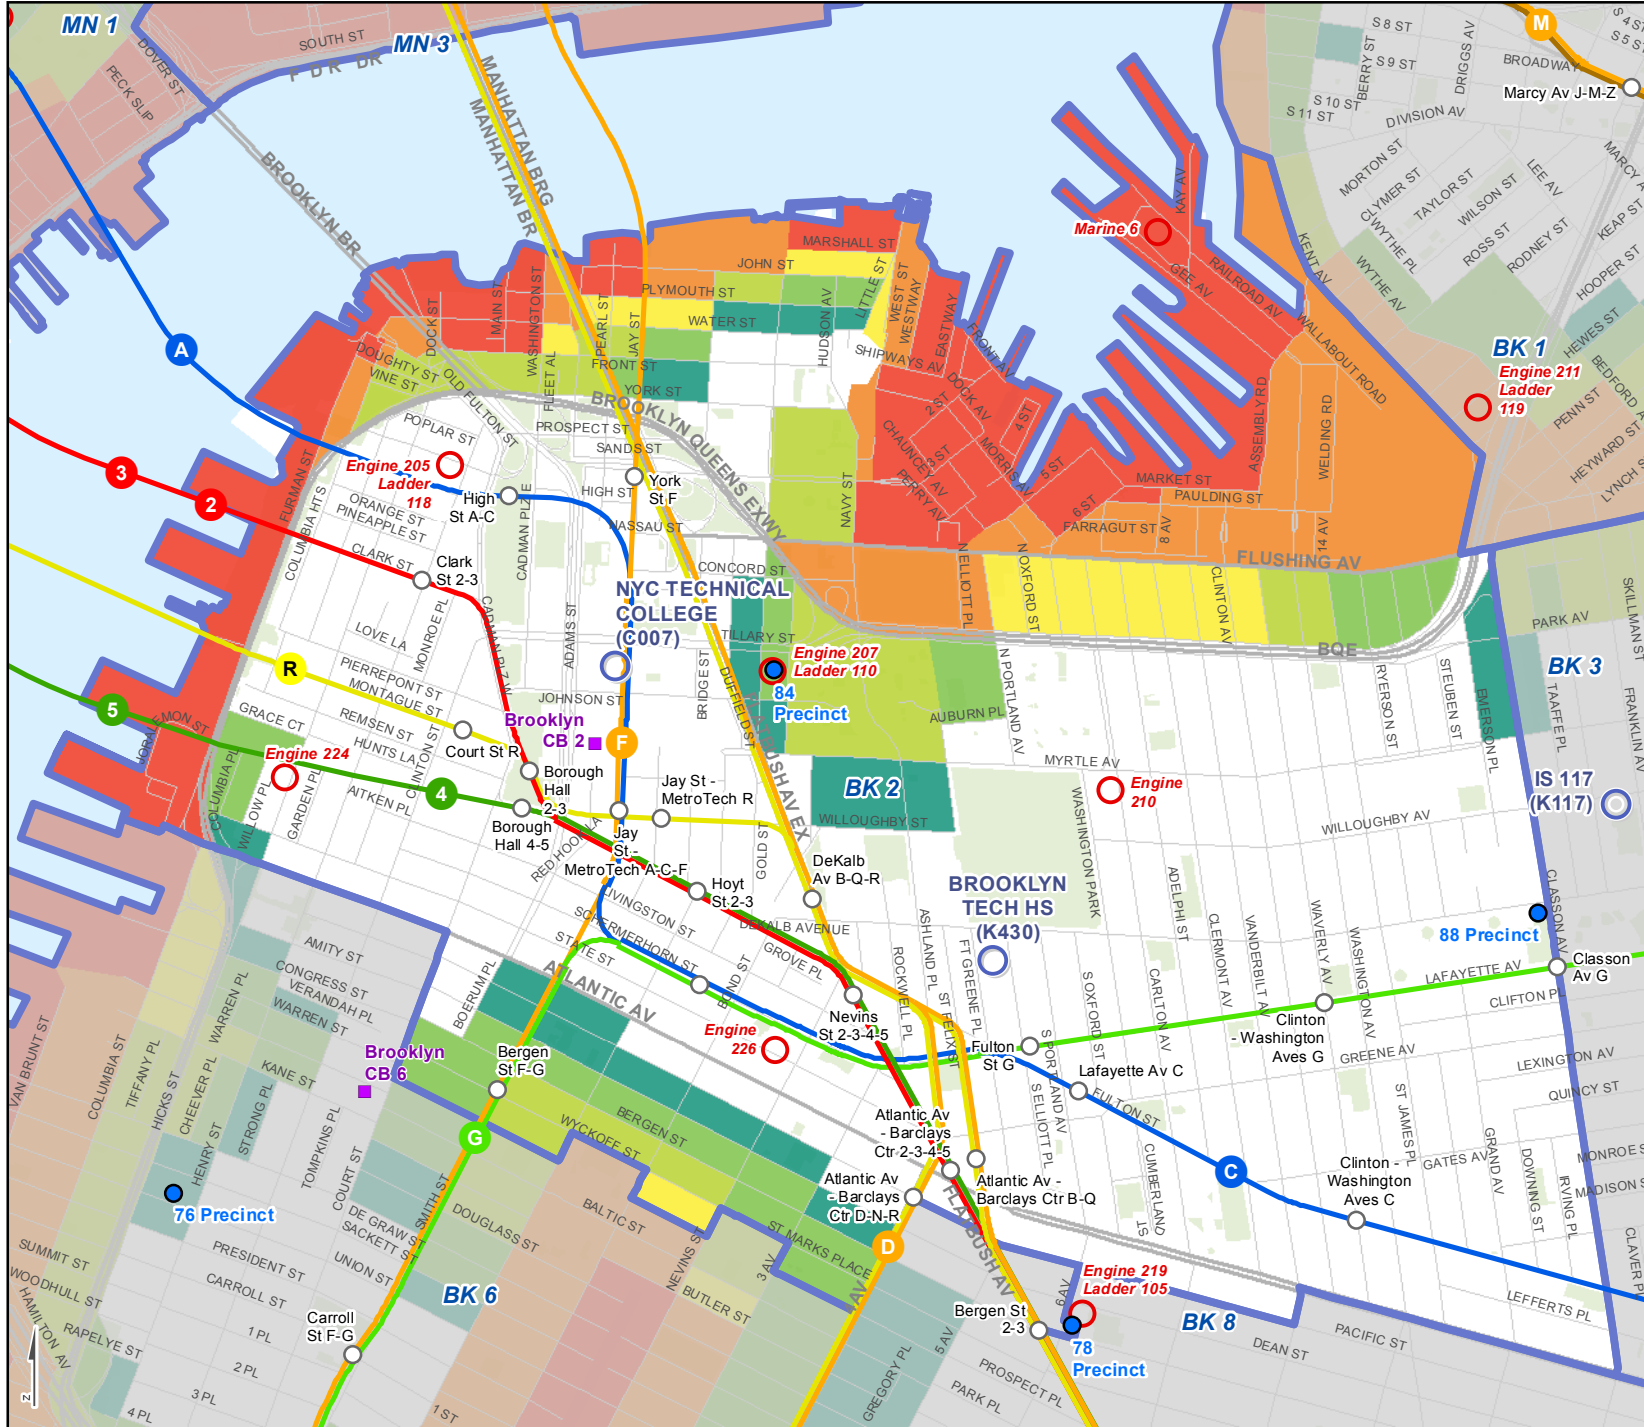

# Evacuation Zones - Brooklyn CD 2

Includes ZIP codes: 11201, 11205, 11217, 11238, 11251

Produced: 18 MAR 2015  
Source: NYC Emergency Management

- Evacuation center
- Police station (precinct)
- Fire station
- Community board office
- Community district

### Evacuation zone

- Zone 1
- Zone 2
- Zone 3
- Zone 4
- Zone 5
- Zone 6

**Disclaimer**  
To confirm the location of Evacuation Centers, visit [www.nyc.gov/hurricanezones](http://www.nyc.gov/hurricanezones) or call 311.

0 0.25 0.5 0.75 1 Miles