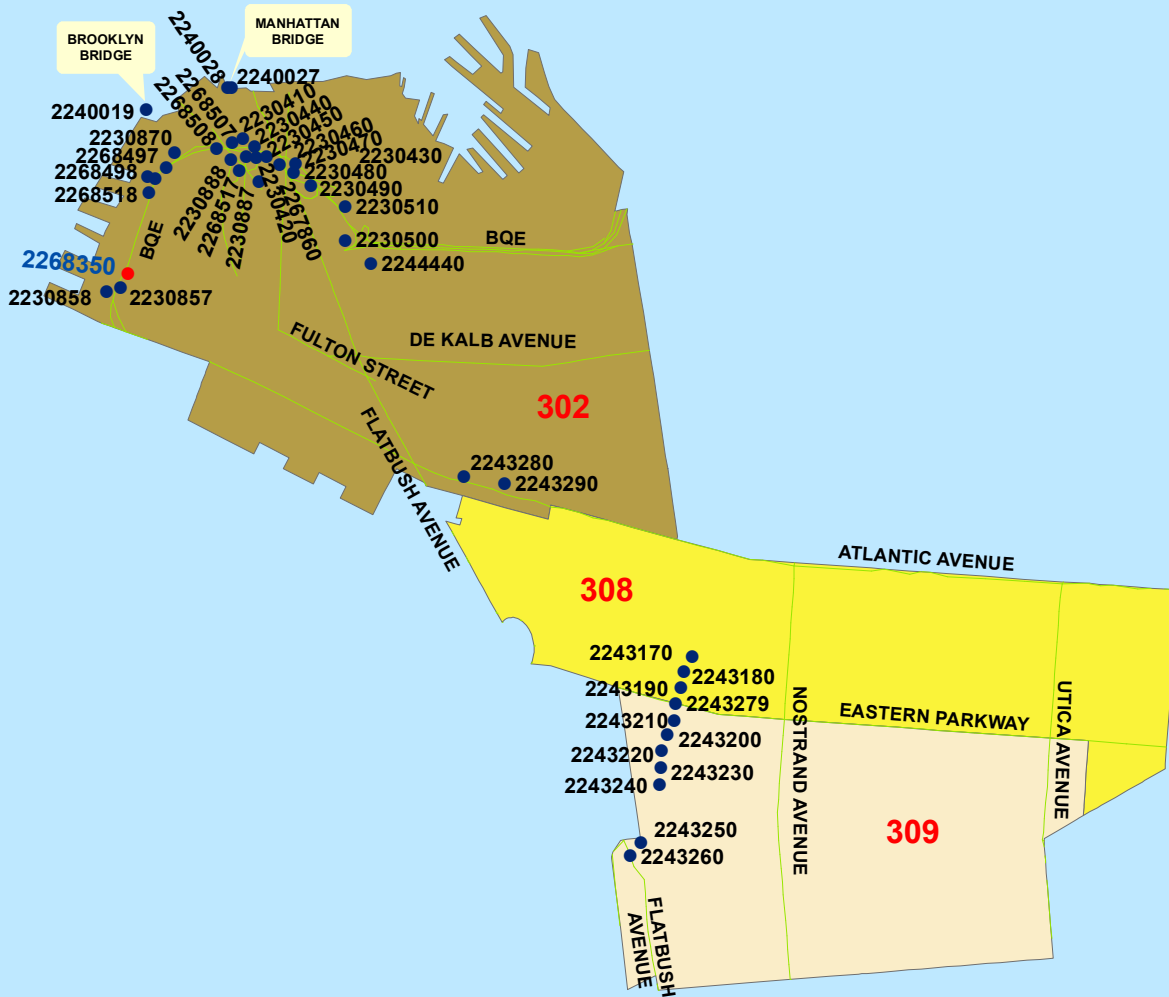

BROOKLYN

CB 302, 308, 309 DETAIL

Legend

- Bridges In Parks ●
- DOT Bridges ●
- Major Roadways —
- Community Boards
  - 302
  - 308
  - 309

Scale