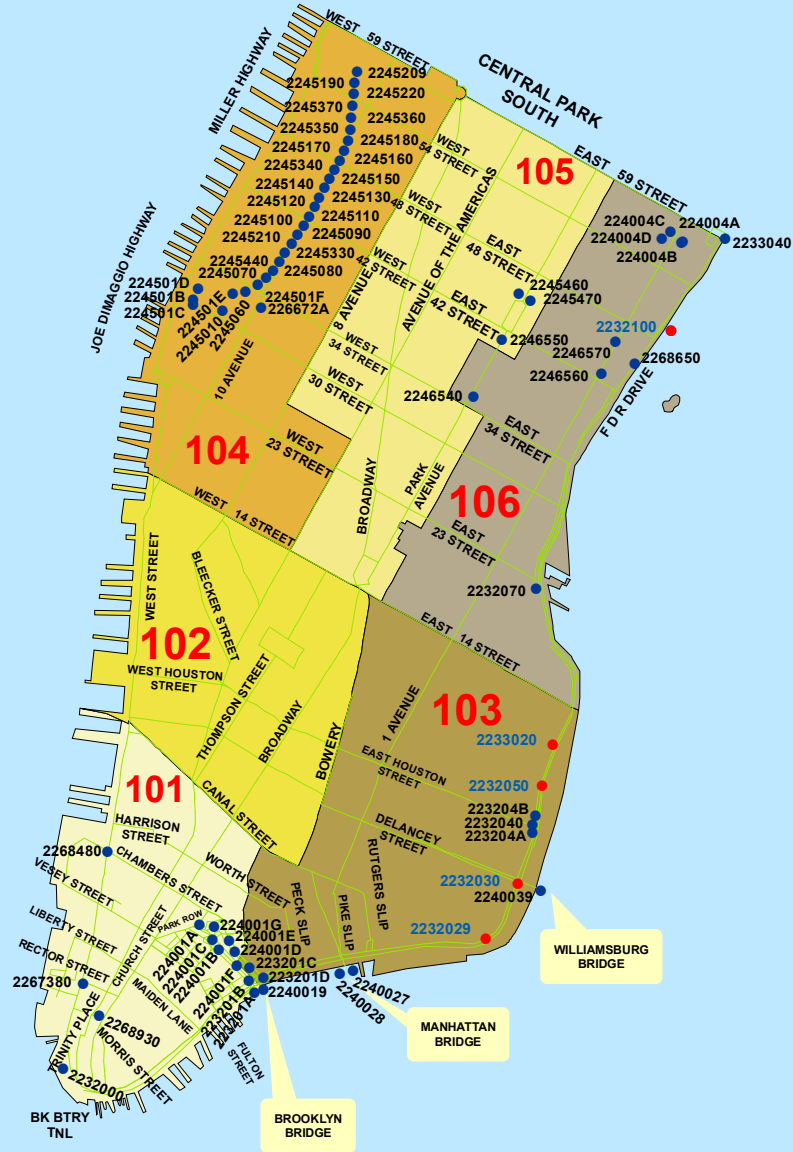

2009 INVENTORY LOCATION MAPS

On these maps, all Community Boards consist of three (3) digits. The first digit is for map plotting purposes. The next two digits identify the Community Board. In cases of certain parks and airports, the Community Board number does not correspond with any Community Board. These exceptions are:

Bronx	26=Van Cortlandt Park	Brooklyn	55=Prospect Park
	27=Bronx Park		56=Gateway Nat'l Rec. Area/Floyd Bennett Field
	28=Pelham Bay Park	Queens	80=La Guardia Airport
Manhattan	64= Central Park		81=Alley Pond Park
			82=Cunningham Park
			83=JFK Airport
			84= Gateway Nat'l Rec. Area/Fort Tilden-Jacob Riis Park

The Community Board listings correspond to those listed in the inventory, which begins on page 204.

Some structures fall on Community Board dividing lines: their additional Community Boards are identified in the inventory in columns CD2 and CD3.

Brooklyn, Manhattan, and Williamsburg Bridges.
(Credit: Michele N. Vulcan)

ALL BOROUGHES

DOWNTOWN MANHATTAN

Legend

- Bridges In Parks ●
- DOT Bridges ●
- Major Roadways —
- Community Boards

101
102
103
104
105
106