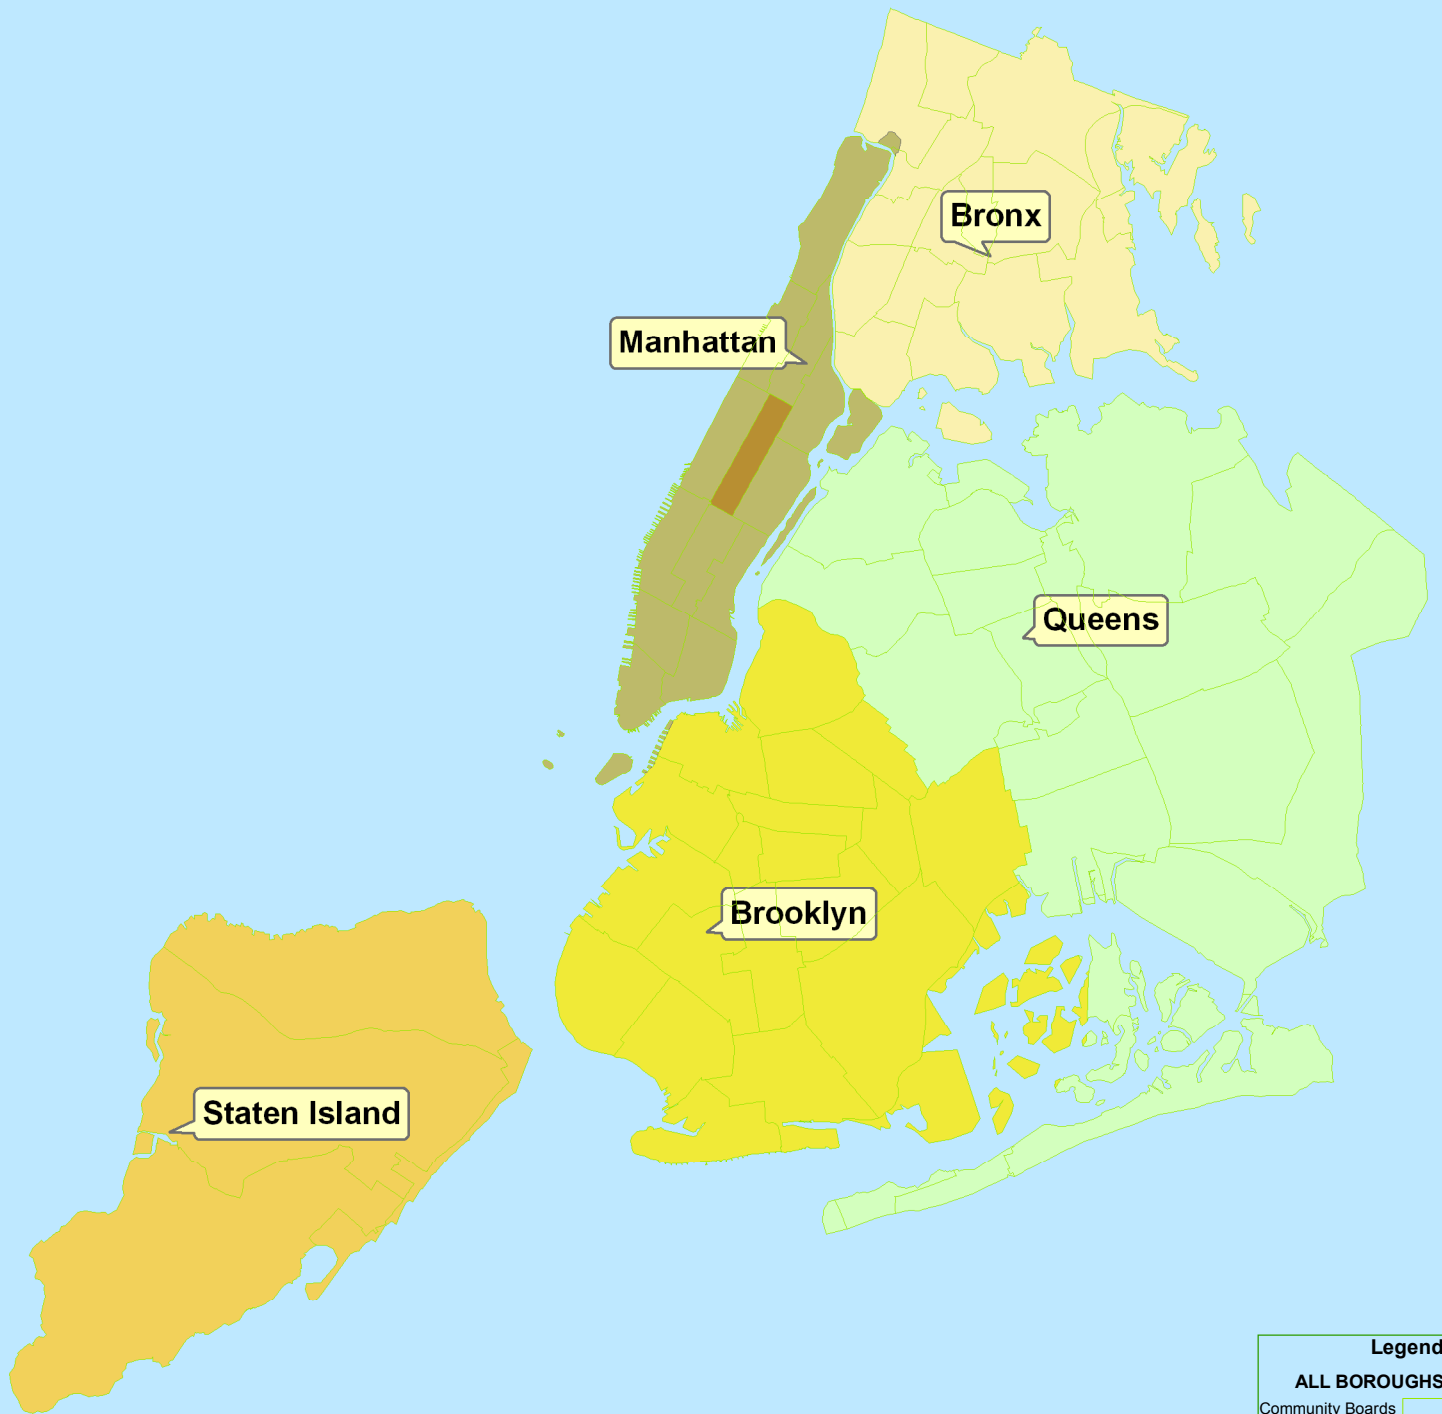

2009 INVENTORY LOCATION MAPS

On these maps, all Community Boards consist of three (3) digits. The first digit is for map plotting purposes. The next two digits identify the Community Board. In cases of certain parks and airports, the Community Board number does not correspond with any Community Board. These exceptions are:

Bronx	26=Van Cortlandt Park	Brooklyn	55=Prospect Park
	27=Bronx Park		56=Gateway Nat'l Rec. Area/Floyd Bennett Field
	28=Pelham Bay Park	Queens	80=La Guardia Airport
Manhattan	64= Central Park		81=Alley Pond Park
			82=Cunningham Park
			83=JFK Airport
			84= Gateway Nat'l Rec. Area/Fort Tilden-Jacob Riis Park

Brooklyn, Manhattan, and Williamsburg Bridges.
(Credit: Michele N. Vulcan)

ALL BOROUGHES

DOWNTOWN MANHATTAN

Legend

- Bridges In Parks ●
- DOT Bridges ●
- Major Roadways —
- Community Boards

101
102
103
104
105
106