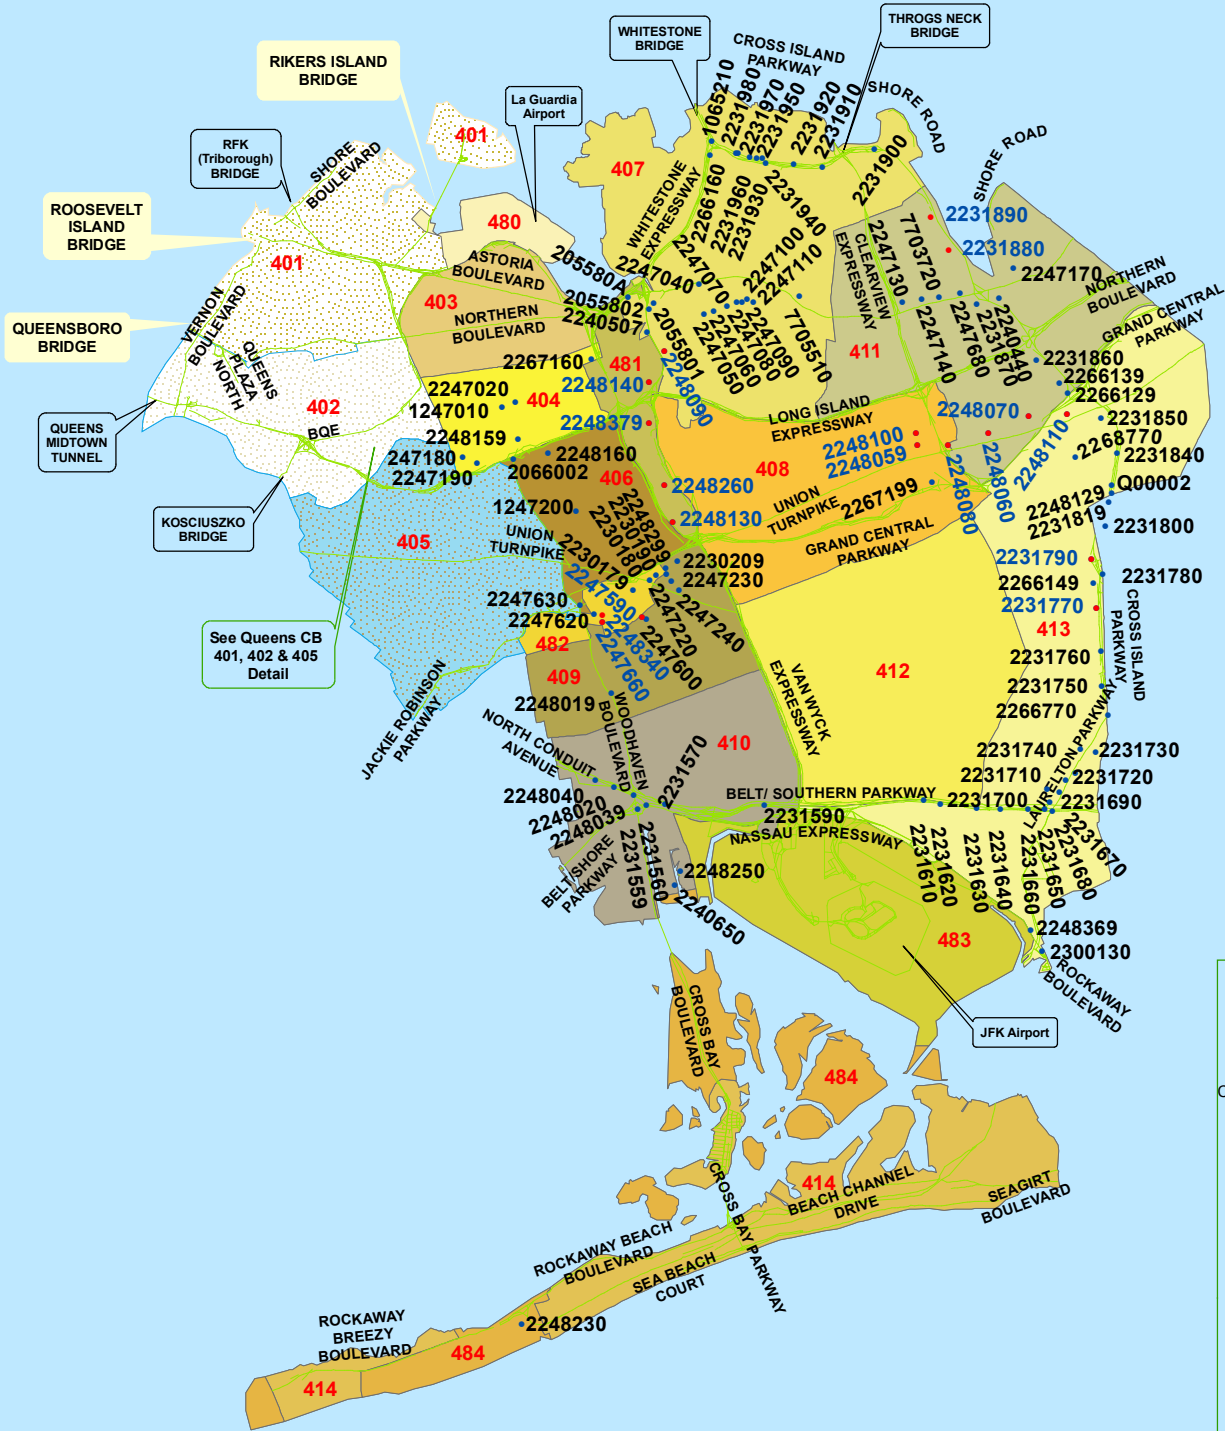

2009 INVENTORY LOCATION MAPS

On these maps, all Community Boards consist of three (3) digits. The first digit is for map plotting purposes. The next two digits identify the Community Board. In cases of certain parks and airports, the Community Board number does not correspond with any Community Board. These exceptions are:

Bronx	26=Van Cortlandt Park	Brooklyn	55=Prospect Park
	27=Bronx Park		56=Gateway Nat'l Rec. Area/Floyd Bennett Field
	28=Pelham Bay Park	Queens	80=La Guardia Airport
Manhattan	64= Central Park		81=Alley Pond Park
			82=Cunningham Park
			83=JFK Airport
			84= Gateway Nat'l Rec. Area/Fort Tilden-Jacob Riis Park

Brooklyn, Manhattan, and Williamsburg Bridges.
(Credit: Michele N. Vulcan)

ALL BOROUGHES

DOWNTOWN MANHATTAN

Legend

- Bridges In Parks ●
- DOT Bridges ●
- Major Roadways —
- Community Boards

101
102
103
104
105
106

BROOKLYN

CB 302, 308, 309 DETAIL

Legend

- Bridges In Parks ●
- DOT Bridges ●
- Major Roadways —
- Community Boards
 - 302
 - 308
 - 309

Scale

QUEENS

See Queens CB
401, 402 & 405
Detail

Legend