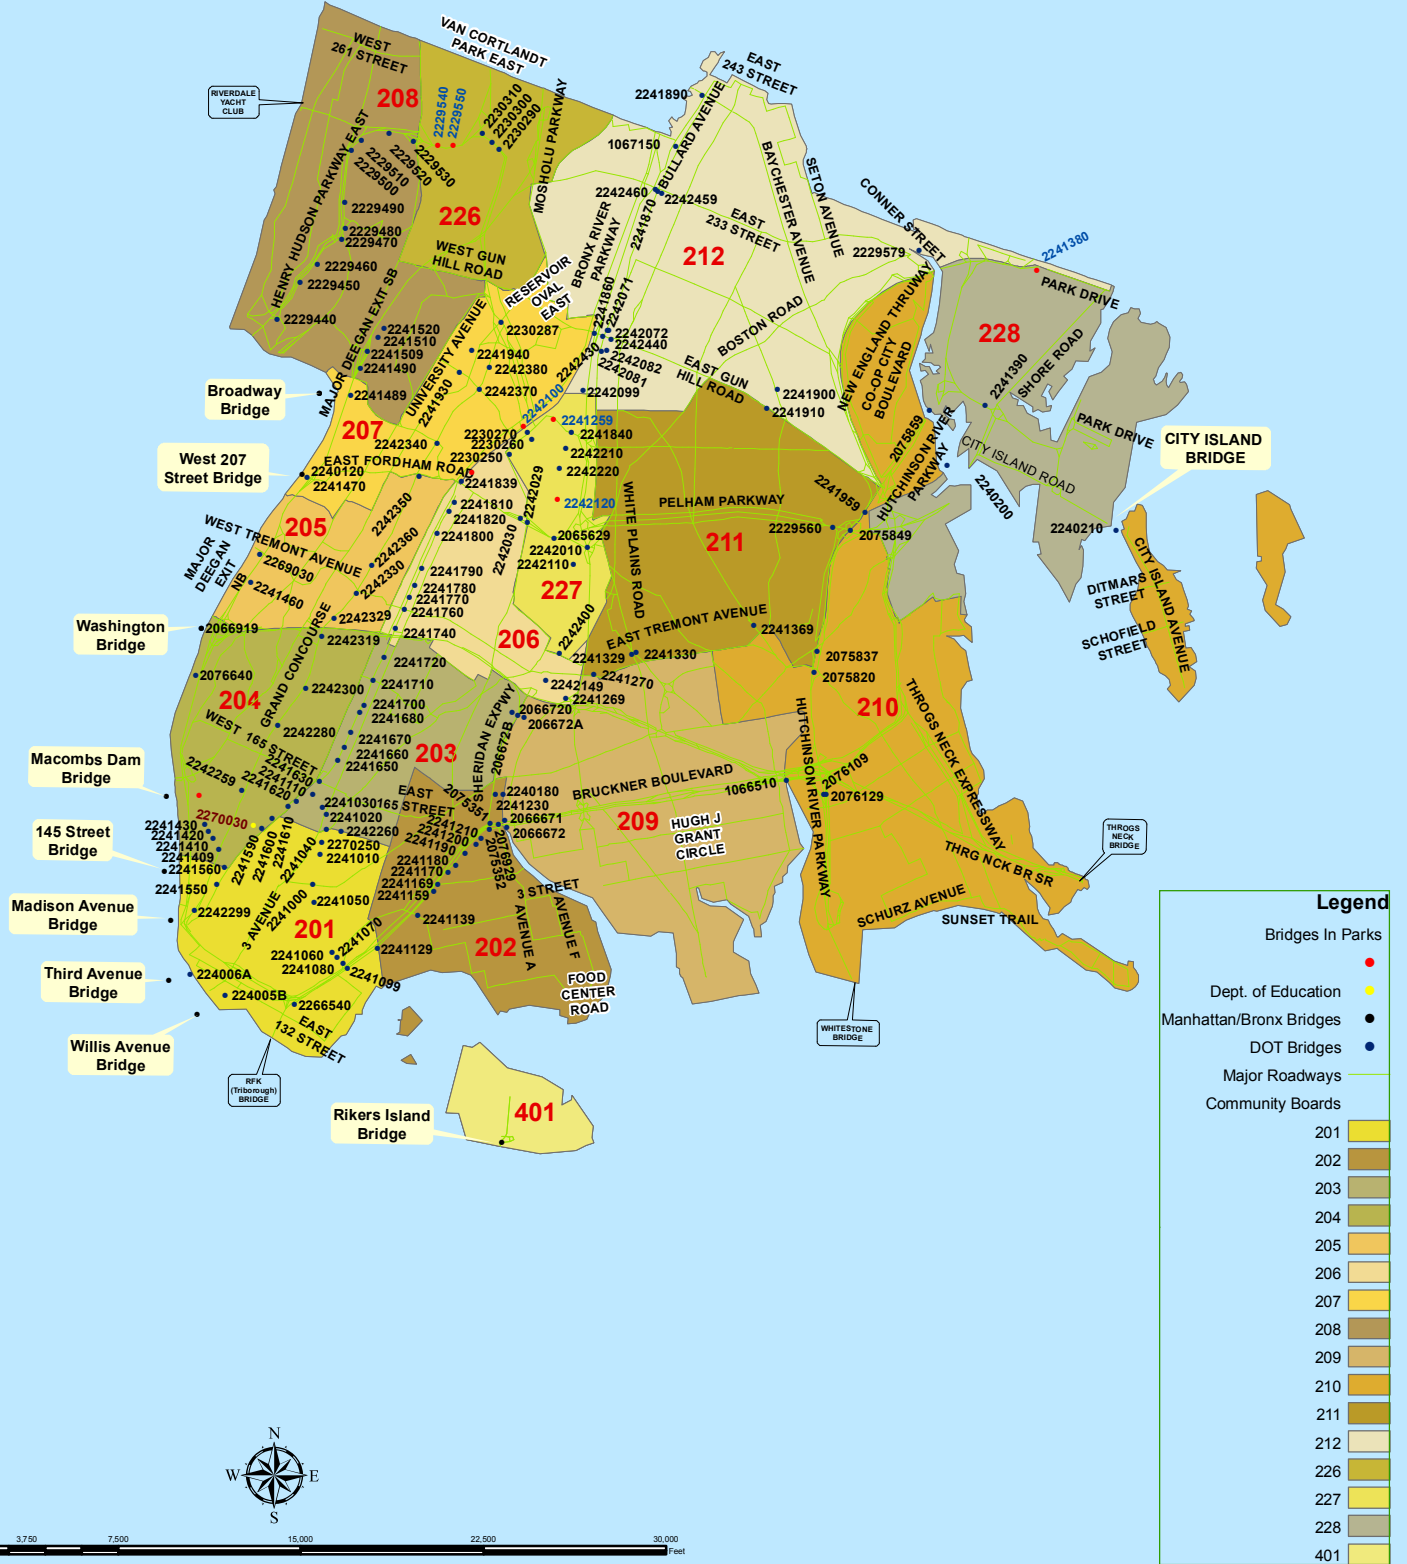

BRONX

Legend

Bridges In Parks

Dept. of Education

Manhattan/Bronx Bridges

DOT Bridges

Major Roadways

Community Boards

- 201
- 202
- 203
- 204
- 205
- 206
- 207
- 208
- 209
- 210
- 211
- 212
- 226
- 227
- 228
- 401