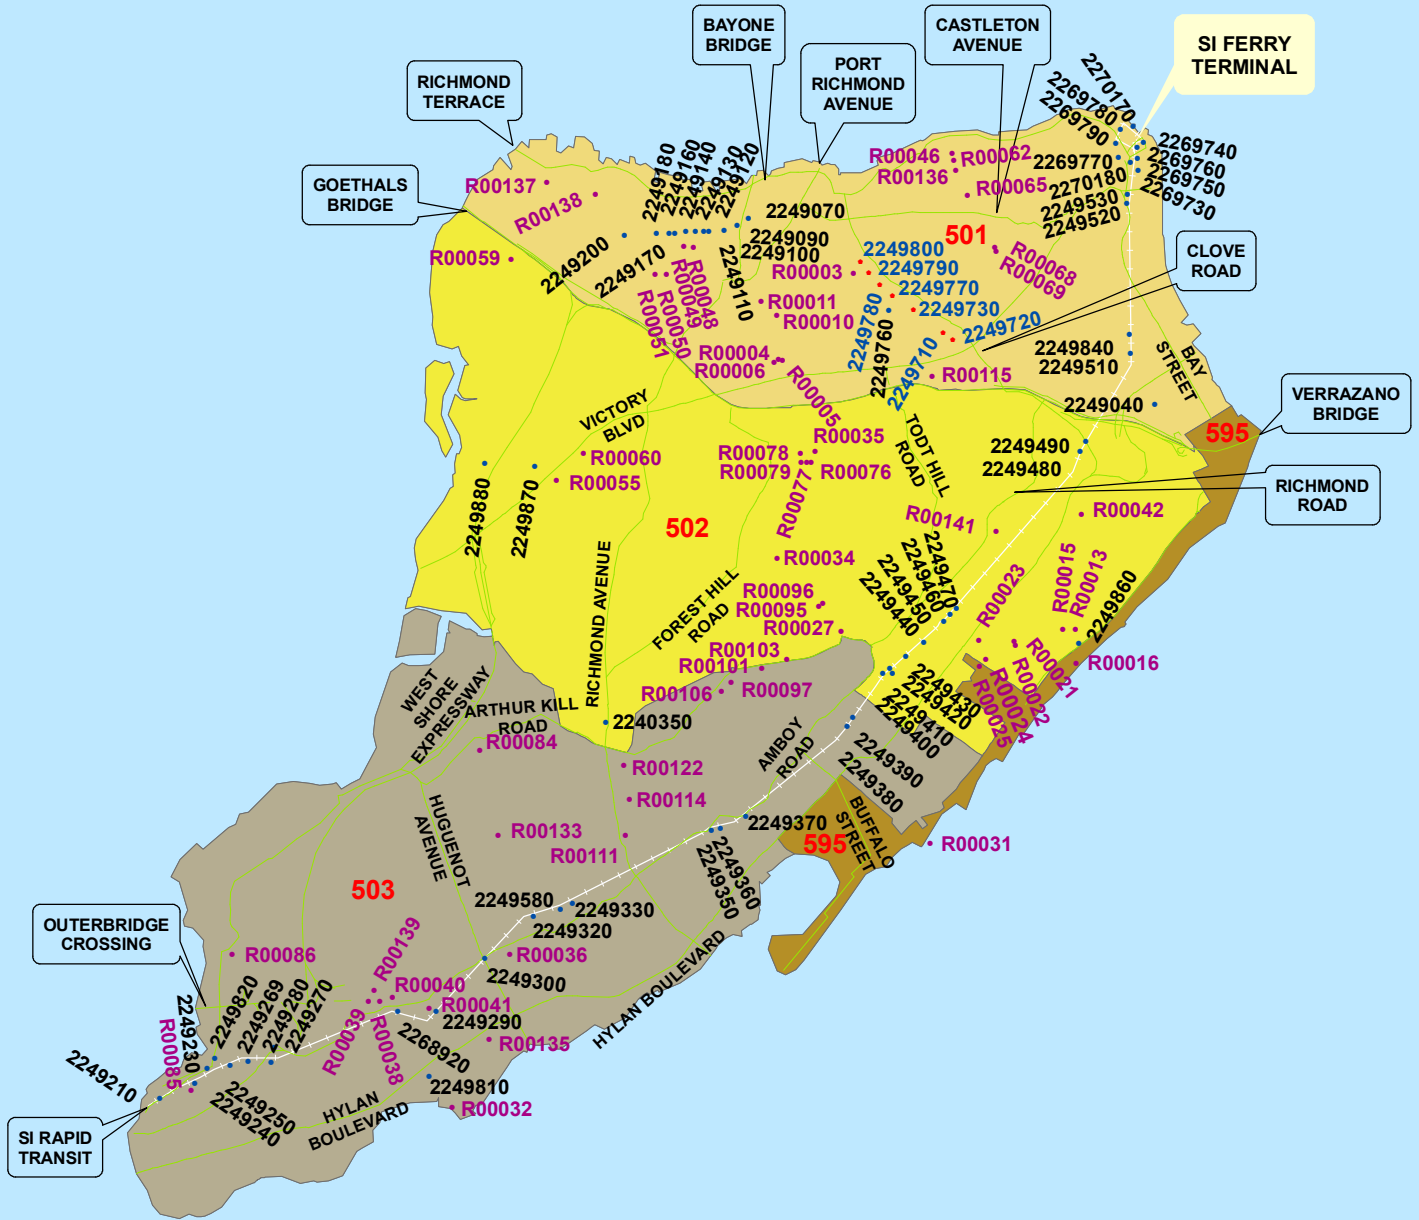

STATEN ISLAND

Legend

- Bridges In Parks ●
- DOT Bridges ●
- Culverts ●
- Major Roadways —
- Staten Island Railway —
- Community Boards

501	(Light Yellow)
502	(Yellow)
503	(Light Brown)
595	(Dark Brown)